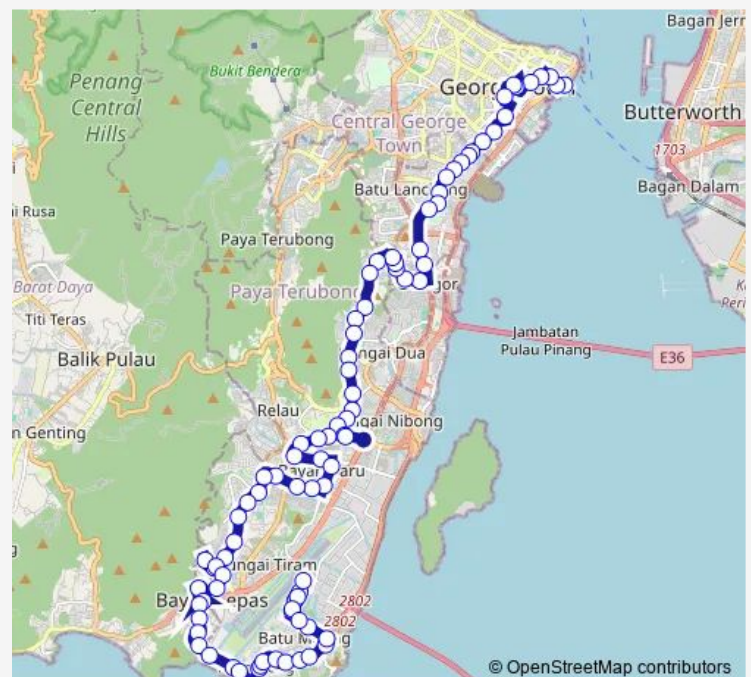

Bukit Dumbar

(M2) Recsam

Astaka Gelugor

Route schedule

(M1) Jetty A — Hub Batu Maung

Monday 05:30-23:30

Tuesday 05:30-23:30

Wednesday 05:30-23:30

Thursday 05:30-23:30

Friday 05:30-23:30

Saturday 06:00-23:30

Sunday 06:00-23:30

Route info

Direction: (M1) Jetty A

Stops: 87

Trip Duration: 1 hour 55 min