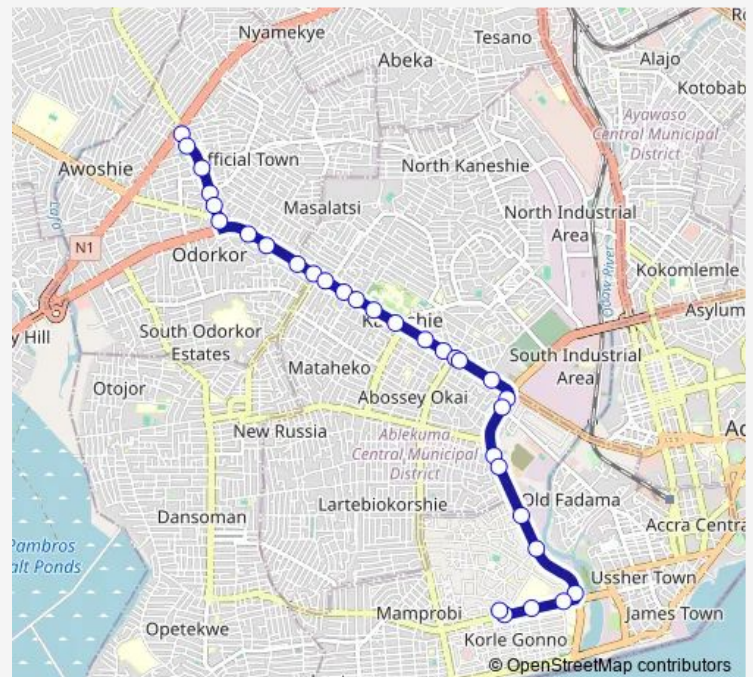

Saturday 06:00

Sunday 06:00

Route info

Direction: Kwashieman Junction

Stops: 31

Trip Duration: 0 hour 44 min

Total

Ayigbe Town