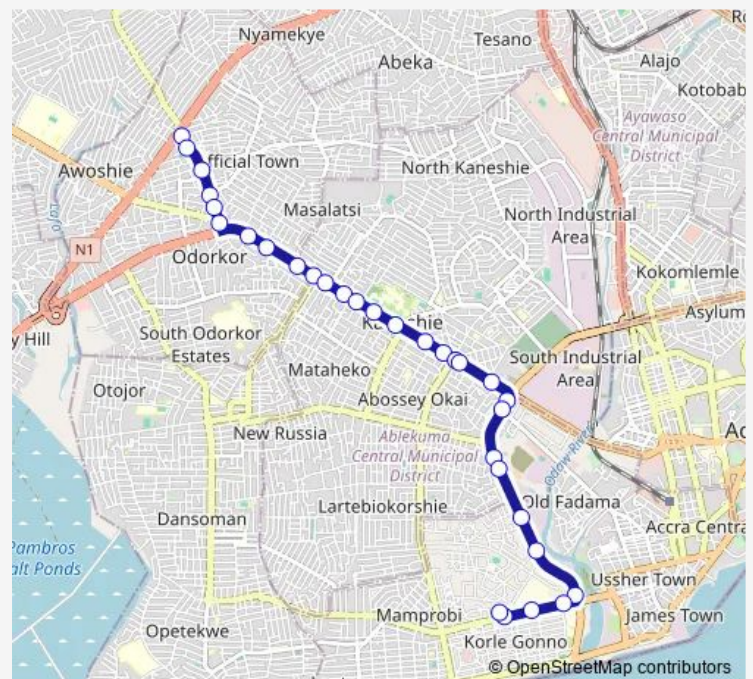

### Route schedule

Kwashieman Junction — Korle Bu

Monday 06:00

Tuesday 06:00

Wednesday 06:00

Thursday 06:00

Friday 06:00

Saturday 06:00

### Route info

Direction: Kwashieman Junction

Stops: 31

Trip Duration: 0 hour 44 min

Total

Ayigbe Town

Estate

Zoti