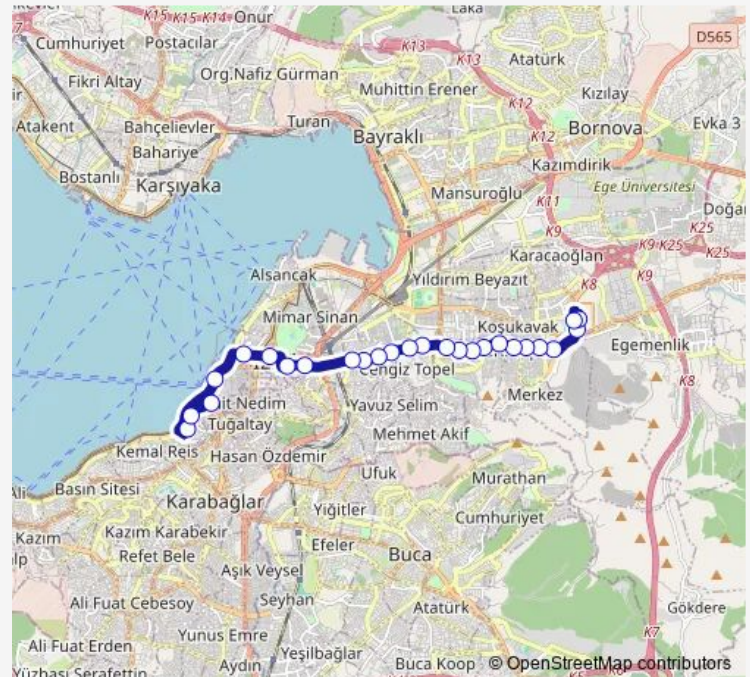

Thursday 06:05-23:20

Friday 06:05-23:20

Saturday 06:05-23:20

Sunday 06:15-23:20

Route info

Direction: Otogar Yeni

Stops: 26

Trip Duration: 0 hour 54 min