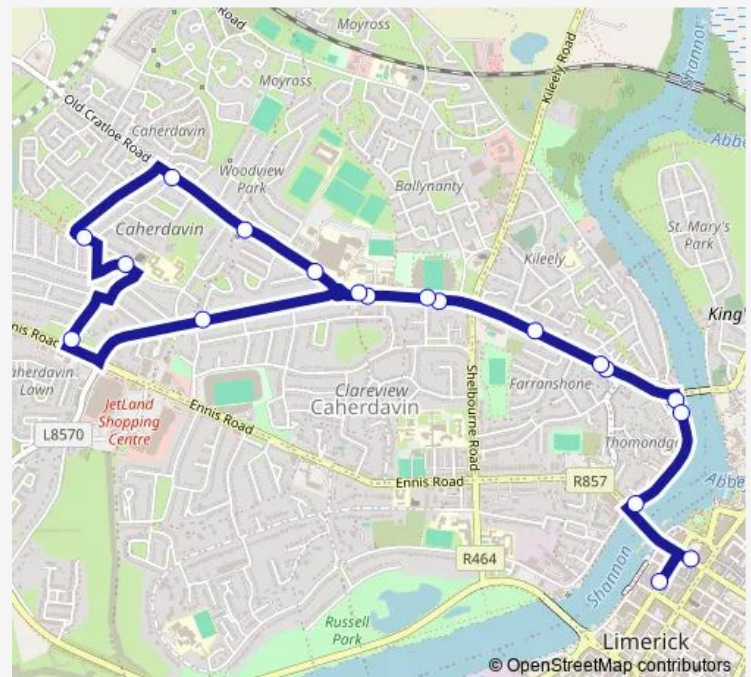

Bus 302 City Centre - Caherdavin

[Go to website](#)

Direction

Harvey's Quay — Sarsfield Street

19 stops

[Open route schedule](#)

- Harvey's Quay
- Thomond Bridge
- High Road
- Thomond Park
- Mayorstone Upper
- TUS Moylish
- Limerick Baptist Church
- Ashwood Avenue
- Caherdavin Community Centre
- Blackthorn Drive
- Melvin Grove
- Brookville Avenue
- Mayorstone Upper
- Thomond Park
- Sexton Street North
- High Road
- Thomond Bridge
- Sarsfield Bridge
- Sarsfield Street

Route schedule

Harvey's Quay — Sarsfield Street

| | |
|-----------|-------------|
| Monday | 06:40-23:30 |
| Tuesday | 06:40-23:30 |
| Wednesday | 06:40-23:30 |
| Thursday | 06:40-23:30 |
| Friday | 06:40-23:30 |
| Saturday | 07:20-23:30 |
| Sunday | 10:00-23:30 |

Route info

Direction: Harvey's Quay

Stops: 19

Trip Duration: 0 hour 24 min

302 — City Centre - Caherdavin

302 Bus time schedules and route maps are available in an offline PDF at busmaps.com. Use the busmaps.com website to see live bus times, train schedule or subway schedule, and step-by-step directions for all public transit in Limerick