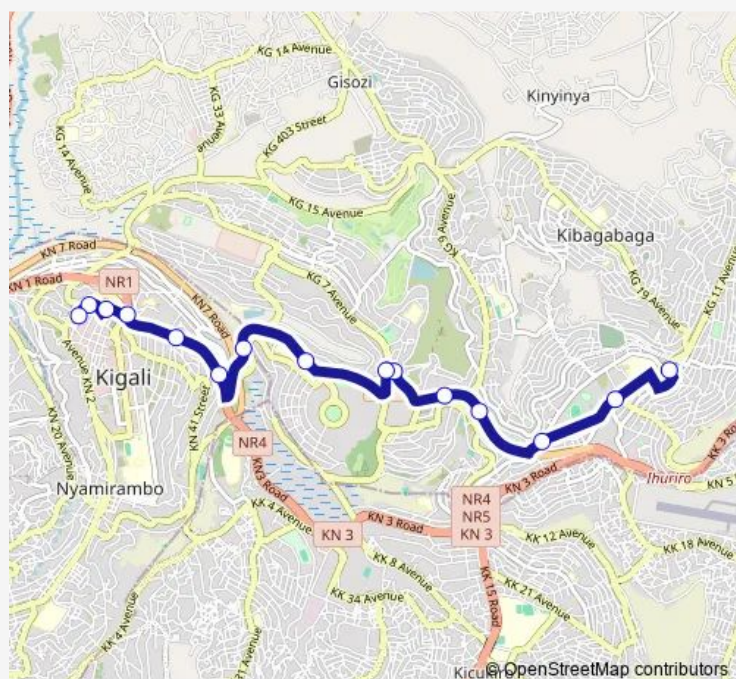

### Route info

Direction: Kimironko Taxi Park-Kibagabaga-Kinyinya

Stops: 15

Trip Duration: 0 hour 49 min

■ 302 — Rftc - Zone III and IV - 302

**Direction**

down town tax park — kimironko Taxi park

13 stops

Monday 18:32

Tuesday 18:32

Wednesday 18:32

Thursday 18:32

Friday 18:32

Saturday —

Sunday —

**Route info**

Direction: down town tax park

Stops: 13

Trip Duration: 0 hour 40 min

### Route info

Direction: Kimironko Taxi Park-Kibagabaga-Kinyinya

Stops: 12

Trip Duration: 0 hour 34 min

302 Bus time schedules and route maps are available in an offline PDF at [busmaps.com](https://busmaps.com). Use the [busmaps.com](https://busmaps.com) website to see live bus times, train schedule or subway schedule, and step-by-step directions for all public transit in Kigali