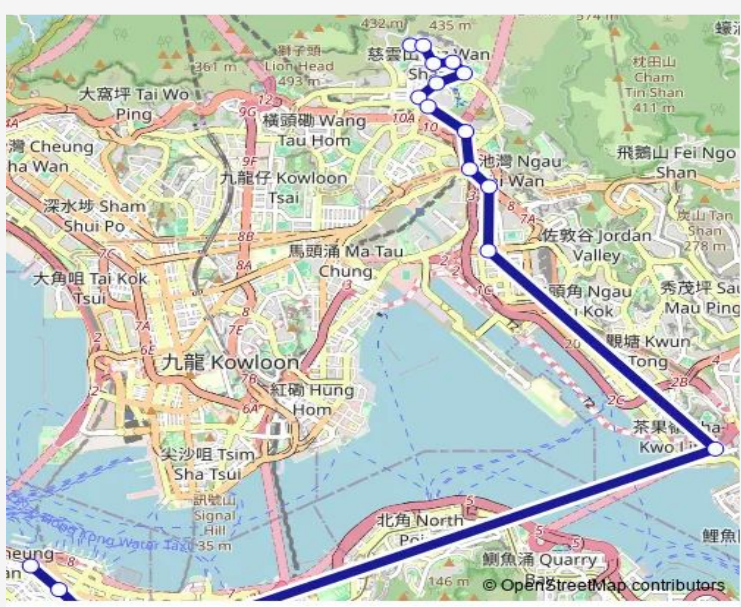

[Ctb] CHI LIN Nunnery, Fung TAK Road[[Kmb+Ctb] CHI LIN Nunnery/<Br>Chi LIN Nunnery, Fung TAK Road[[Kmb] CHI LIN Nunnery

Route schedule

[Ctb] TSZ WAN Shan (North)[Kmb+Ctb] TSZ WAN Shan (North) BUS Terminus/<Br>Tsz WAN Shan (North)[Kmb] TSZ WAN Shan (North) BUS Terminus — [Ctb] Golden Tower, DES Voeux Road Central[[Kmb+Ctb] Rumsey Street/<Br>Golden Tower, DES Voeux Road Central[[Kmb] Sheung WAN Station

Monday	07:15-08:10
Tuesday	07:15-08:10
Wednesday	07:15-08:10
Thursday	07:15-08:10
Friday	07:15-08:10
Saturday	07:45
Sunday	—

**Route info**

Direction: [Ctb] TSZ WAN Shan (North)[Kmb+Ctb] TSZ WAN Shan (North) BUS Terminus/<Br>Tsz WAN Shan (North)[Kmb] TSZ WAN Shan (North) BUS Terminus

Stops: 19

Trip Duration: 0 hour 57 min

[Ctb] KAM PIK House Choi Hung Estate, Choi Hung Access Road[[Kmb+Ctb] Choi Hung BBI - KAM PIK House/<Br>Kam PIK House Choi Hung Estate, Choi Hung Access Road[[Kmb] Choi Hung BBI - KAM PIK House