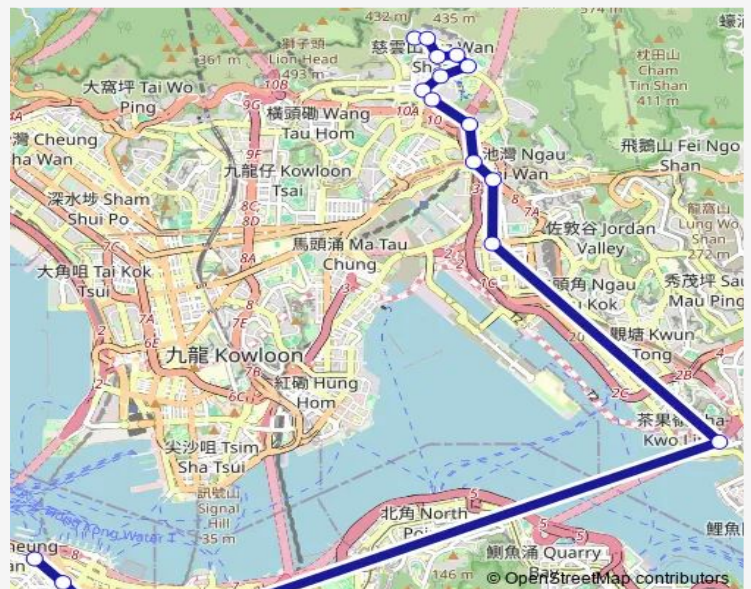

Route schedule

[Ctb] TSZ WAN Shan (North)[[Kmb+Ctb] TSZ WAN Shan (North) BUS Terminus/
Tsz WAN Shan (North)[[Kmb] TSZ WAN Shan (North) BUS Terminus — [Ctb] Golden Tower, DES Voeux Road Central[[Kmb+Ctb] Rumsey Street/
Golden Tower, DES Voeux Road Central[[Kmb] Sheung WAN Station

Monday	07:15-08:10
Tuesday	07:15-08:10
Wednesday	07:15-08:10
Thursday	07:15-08:10
Friday	07:15-08:10
Saturday	07:45
Sunday	—

Route info

Direction: [Ctb] TSZ WAN Shan (North)[[Kmb+Ctb] TSZ WAN Shan (North) BUS Terminus/
Tsz WAN Shan (North)[[Kmb] TSZ WAN Shan (North) BUS Terminus

Stops: 19

Trip Duration: 0 hour 56 min

302 — TSZ WAN Shan (North) - Sheung Wan

House/
Kam PIK House Choi Hung Estate, Choi Hung
Access Road[[Kmb] Choi Hung BBI - KAM PIK House

[Ctb] Ping Shek Estate, Prince Edward Road
East[[Kmb+Ctb] Ping Shek Estate/
Ping Shek Estate,
Prince Edward Road East[[Kmb] Ping Shek Estate