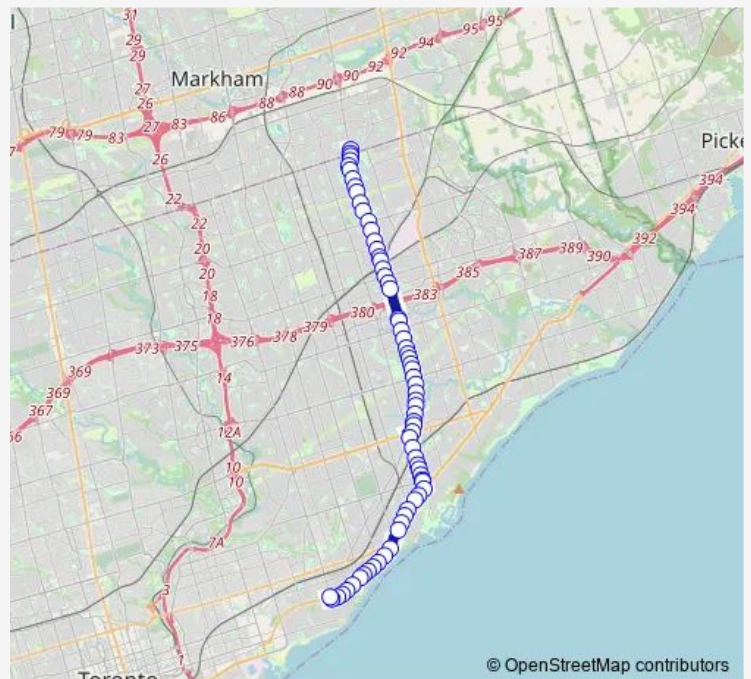

Mccowan Rd at Huntingwood Dr

Mccowan Rd at Commander Blvd

2050 Mccowan Rd

Mccowan Rd at Nugget Ave

Mccowan Rd at Sheppard Ave East

Mccowan Rd at Pitfield Rd

McCowan Rd at Milner Ave

**Route schedule**

Saturday 03:12-02:42<sup>+1</sup>

Sunday 03:12-02:42<sup>+1</sup>

**Route info**

Direction: Mccowan Rd Loop at Steeles Ave East

Stops: 67

Trip Duration: 0 hour 41 min

© OpenStreetMap contributors

**302 — Kingston RD-Mccowan Night Bus**

McCowan Rd at Triton Rd

McCowan Rd at Town Centre Crt South Side

Mccowan Rd at Ellesmere Rd South Side

Mccowan Rd at Hurley Cres South Side

Mccowan Rd at Brimorton Dr

Mccowan Rd at Meldazy Dr (North)

Mccowan Rd at Meldazy Dr (South)

McCowan Rd at St Andrews Rd

McCowan Rd at Benleigh Dr

McCowan Rd at Lawrence Ave East Scarborough General Hospital

Mccowan Rd at Hollyhedge Dr (North) South Side

Danforth Rd at Barrymore Rd

Danforth Rd at Seminole Ave