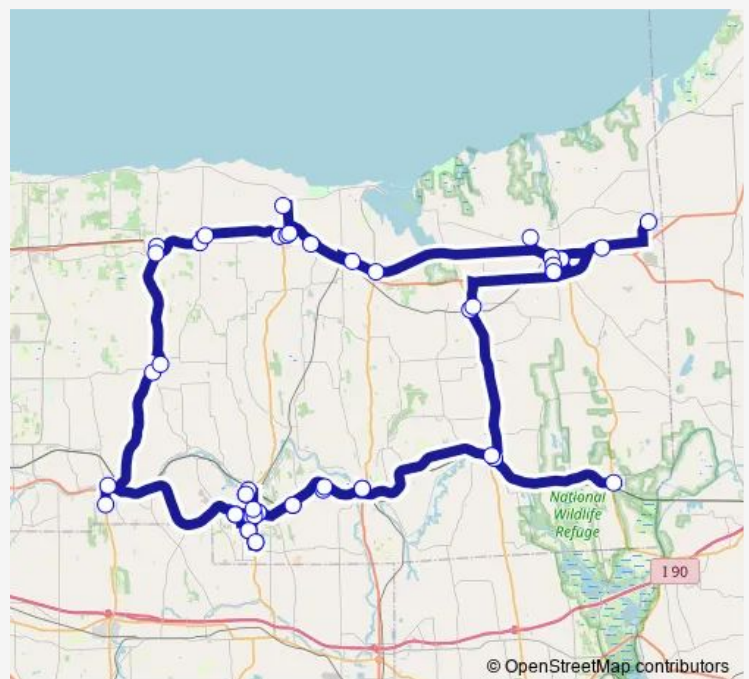

Sodus Estates

US Post Office Sodus

Sodus Library

Route schedule

Village Park & Pearl St — Flcc Newark

Monday	07:00
Tuesday	07:00
Wednesday	07:00
Thursday	07:00
Friday	07:00
Saturday	—
Sunday	—

Route info

Direction: Village Park & Pearl St

Stops: 51

Trip Duration: 4 hour 52 min

■ 302 — Lyons/Newark/Marion/Sodus/Wolcott/Rose/Clyde/Newark

Via Health-Myers

Wayne Cap

Boyd Rd & Ridge Rd

US Post Office Alton

Hope Village