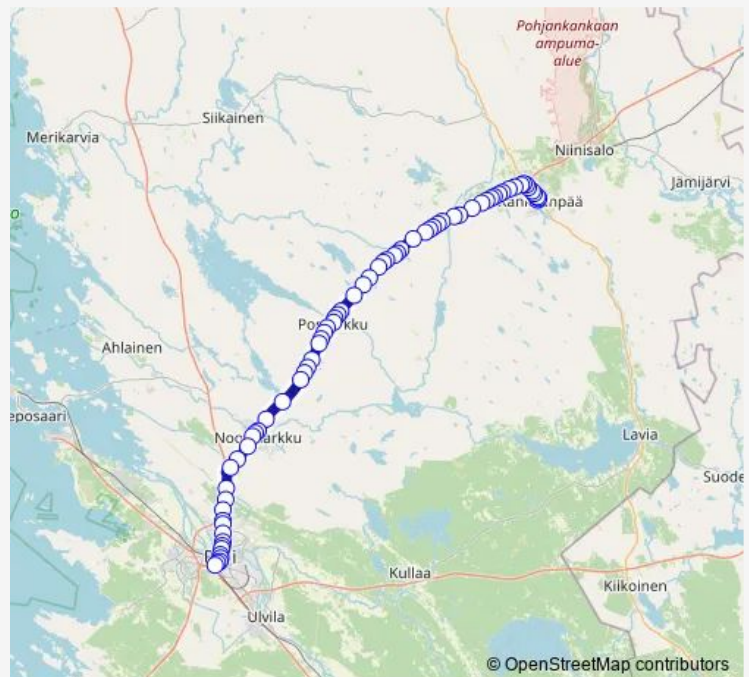

Thursday 06:15

Friday 06:15

Saturday —

Sunday —

Route info

Direction: Pori matkakeskus laituri 5

Stops: 71

Trip Duration: 1 hour 0 min