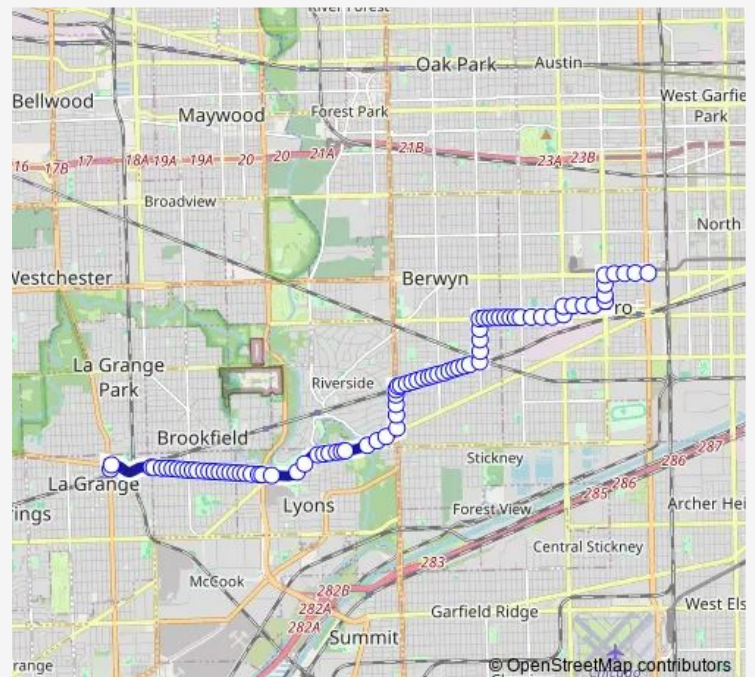

Ogden/Konrad

Route schedule

La Grange/Hillgrove/Metra Station — Cermak/Cicero

Monday 06:40-17:55

Tuesday 06:40-17:55

Wednesday 06:40-17:55

Thursday 06:40-17:55

Friday 06:40-17:55

Saturday 06:40-17:55

Sunday —

Route info

Direction: La Grange/Hillgrove/Metra Station

Stops: 85

Trip Duration: 0 hour 35 min

302 — Ogden - Stanley

Ogden/Rose

Ogden/Fern

Ogden/1st

Ogden/Plainfield

Ogden/Lawndale

Ogden/Leland

Ogden/Joliet Ave.

Ogden/Prescott

Ogden/Amelia

Harlem Ave & 35th St/Robinson Ct

Harlem Ave & 34th St

Harlem Ave & Windsor Ave

Harlem/Stanley

Stanley/Maple

Stanley/Wisconsin

Stanley/Wenonah

Stanley/Home