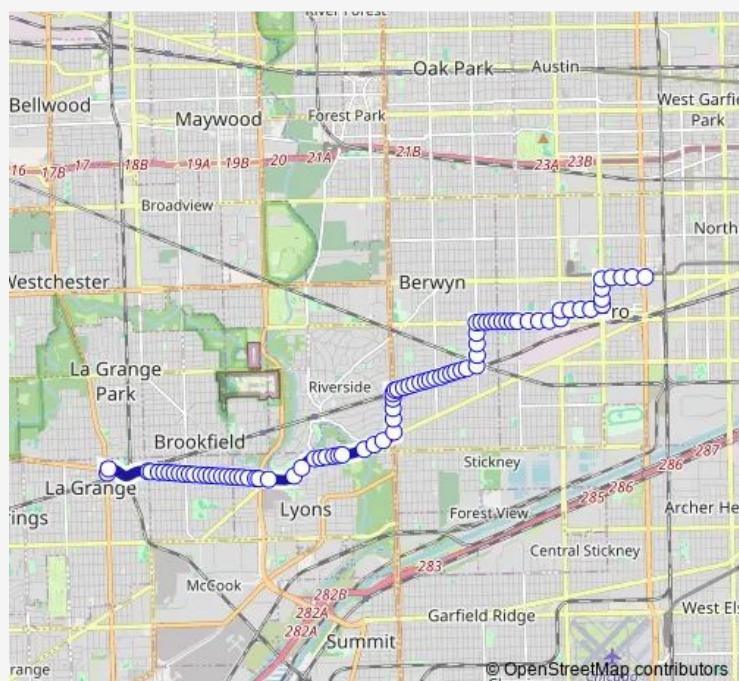

Saturday 06:40-17:55

Sunday —

Route info

Direction: La Grange/Hillgrove/Metra Station

Stops: 85

Trip Duration: 0 hour 35 min

302 — Ogden - Stanley

Ogden/Rose

Ogden/Fern

Ogden/1st

Ogden/Plainfield

Ogden/Lawndale

Ogden/Leland

Ogden/Joliet Ave.

Ogden/Prescott

Ogden/Amelia

Ogden/Center

Ogden/Gage

Ogden/Cermak Woods

Ogden/Pershing

Ogden/Haas

Ogden/Powell/Lionel

Harlem Ave & Ogden Ave

Harlem Ave & 36th St

Harlem Ave & 35th St/Robinson Ct

Harlem Ave & 34th St

Harlem Ave & Windsor Ave

Harlem/Stanley

Stanley/Maple

Stanley/Wisconsin

Stanley/Wenonah

Stanley/Home