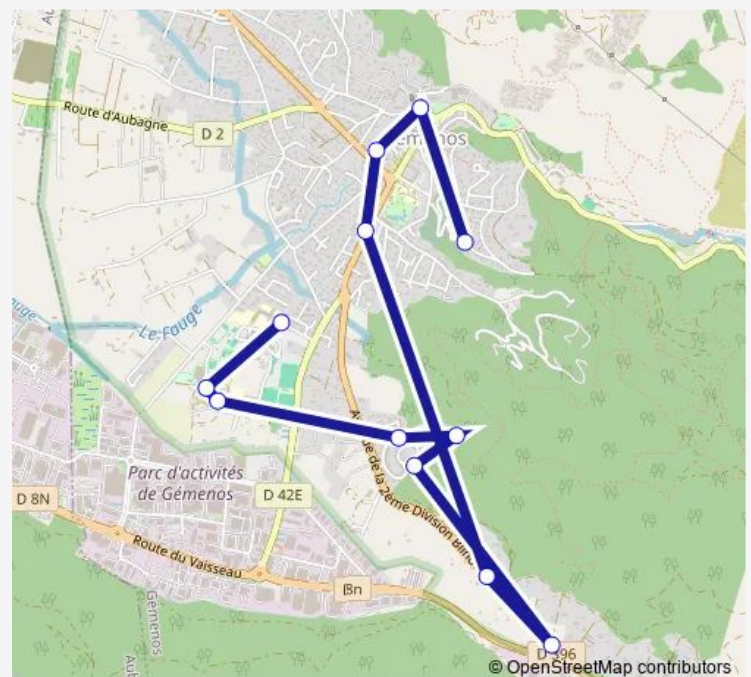

Direction

Super Gémenos Douard — Coll. Jean La Fontaine

12 stops

[Open route schedule](#)

Super Gémenos Douard

Centre Ville

Les Alliés

Routelle

Route schedule

Super Gémenos Douard — Coll. Jean La Fontaine

Monday 07:30-13:25

Tuesday 07:30-13:25

Wednesday 07:30-08:30

Thursday 07:30-13:25

Friday 07:30-13:25

Saturday —

Sunday —

Route info

Direction: Super Gémenos Douard

Stops: 12

Trip Duration: 0 hour 25 min

Direction

Coll. Jean La Fontaine — Saint Clair

20 stops

Route info

Direction: Coll. Jean La Fontaine

Stops: 20

Trip Duration: 0 hour 30 min

Direction

Coll. Jean La Fontaine — Super Gémenos Douard

12 stops

[Open route schedule](#)