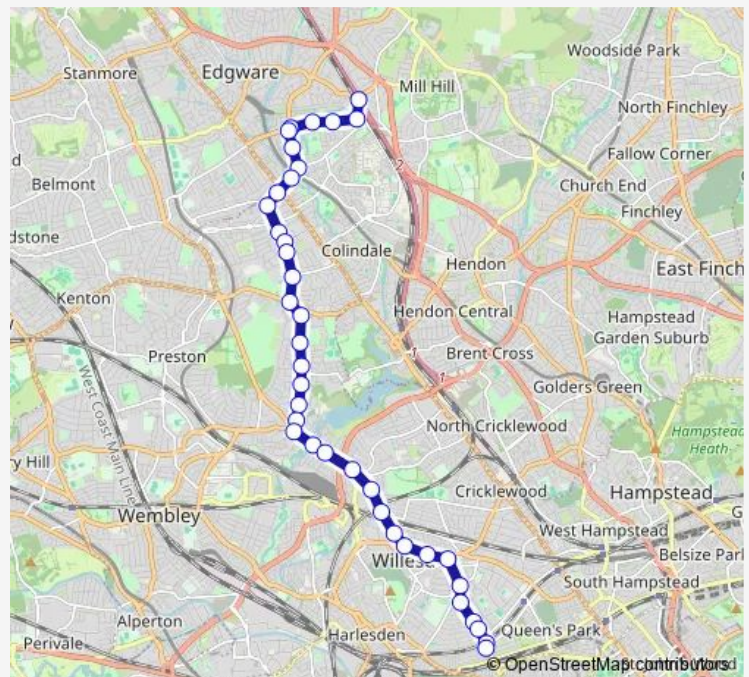

Bus 302 Mill Hill Broadway - Burnt Oak - Neasden - Willesden - Kensal Rise

[Go to website](#)

Direction

Kensal Rise Station — Mill Hill Broadway

39 stops

[Open route schedule](#)

- Kensal Rise Station
- Wrentham Avenue
- Okehampton Road
- All Souls Avenue
- Sidmouth Parade
- Willesden Green Library
- Villiers Road
- Strode Road
- Meyrick Road
- Chapter Road Dollis Hill
- Burnley Road
- Mulgrave Road
- Clifford Way
- Neasden Underpass
- Aylesbury Street (Nw10)
- Quanton Street
- Blackbird Hill
- Tudor Gardens Kingsbury
- Deanscroft Avenue
- Lavender Avenue (NW9)
- Queensbury Road

Route schedule

Kensal Rise Station — Mill Hill Broadway

Monday	00:05-23:52
Tuesday	00:05-23:52
Wednesday	00:05-23:52
Thursday	00:05-23:52
Friday	00:05-23:52
Saturday	00:05-23:52
Sunday	00:05-23:52

Route info

Direction: Kensal Rise Station

Stops: 39

Trip Duration: 0 hour 50 min

302 — Mill Hill Broadway - Burnt Oak - Neasden - Willesden - Kensal Rise

Slough Lane

Kingsbury Green

Kingsbury / Pipers Green

Highfield Avenue Kingsbury

38 stops

[Open route schedule](#)

Mill Hill Broadway

Lyndhurst Avenue (NW7)

Grange Road (HA8)

Edwin Road

Deans Lane

Ruddock Close