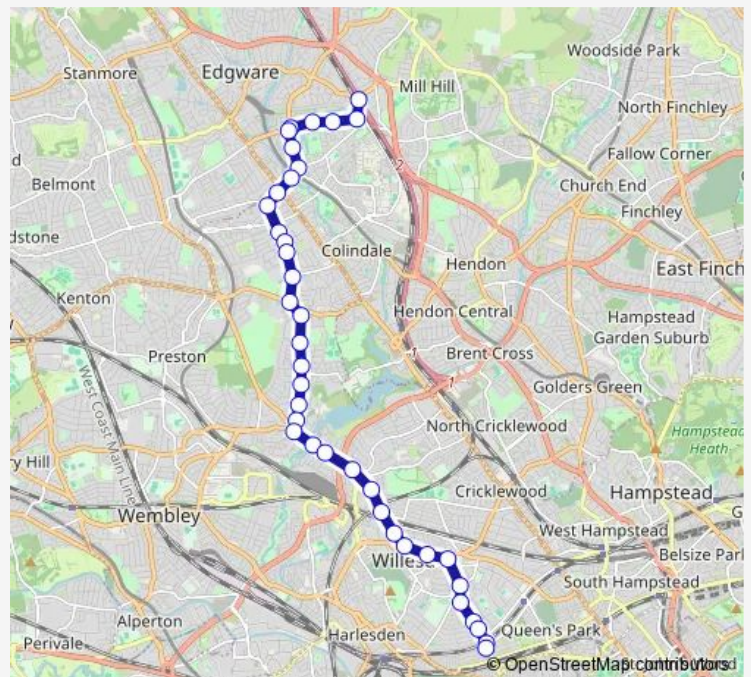

### Direction

Kensal Rise Station — Mill Hill Broadway

39 stops

[Open route schedule](#)

- Kensal Rise Station
- Wrentham Avenue
- Okehampton Road
- All Souls Avenue
- Sidmouth Parade
- Willesden Green Library
- Villiers Road
- Strode Road
- Meyrick Road
- Chapter Road Dollis Hill
- Burnley Road
- Mulgrave Road
- Clifford Way
- Neasden Underpass
- Aylesbury Street (Nw10)
- Quanton Street
- Blackbird Hill
- Tudor Gardens Kingsbury
- Deanscroft Avenue
- Lavender Avenue (NW9)
- Queensbury Road

### Route schedule

Kensal Rise Station — Mill Hill Broadway

Monday	00:05-23:52
Tuesday	00:05-23:52
Wednesday	00:05-23:52
Thursday	00:05-23:52
Friday	00:05-23:52
Saturday	00:05-23:52
Sunday	00:05-23:52

### Route info

Direction: Kensal Rise Station

Stops: 39

Trip Duration: 0 hour 39 min

■ 302 — Mill Hill Broadway - Burnt Oak - Neasden - Willesden - Kensal Rise

Slough Lane

Kingsbury Green

Kingsbury / Pipers Green

Boston Road

Ruddock Close

Deans Lane

Edwin Road

Goldbeaters Grove /Deansbrook Road

Lyndhurst Avenue (NW7)

Mill Hill Broadway

**Direction**