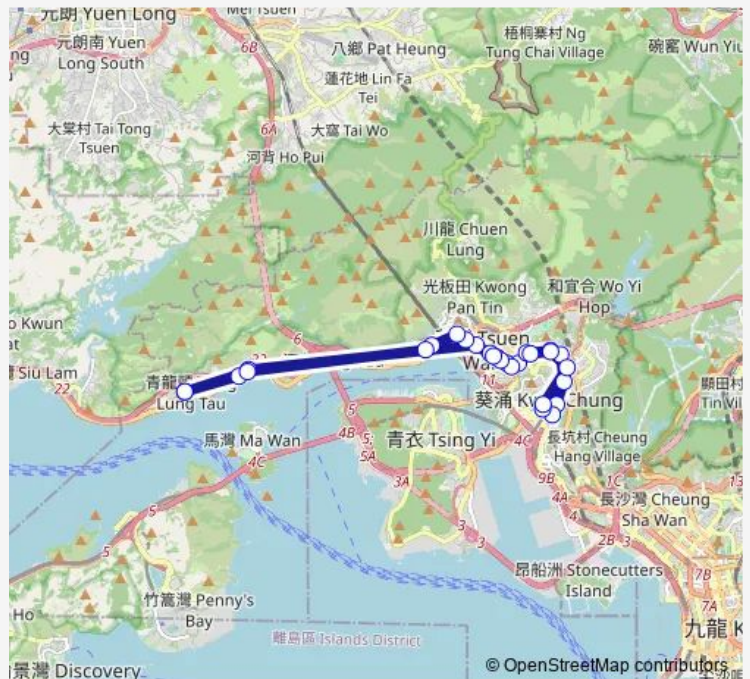

Route schedule

HONG KONG GARDEN — HONG KONG GARDEN

Monday	05:30-23:55
Tuesday	05:30-23:55
Wednesday	05:30-23:55
Thursday	05:30-23:55
Friday	05:30-23:55
Saturday	05:30-23:55
Sunday	05:30-23:55

Route info

Direction: HONG KONG GARDEN

Stops: 28

Trip Duration: 1 hour 8 min

302 — Hong Kong Garden - Kwai Fong (Circular)

KWAI CHUNG ROAD OUTSIDE YEE LIM INDUSTRIAL BUILDING

KWAI CHUNG ROAD NEAR ITS JUNCTION WITH TAI LIN PAI ROAD

KWAI FOO ROAD OUTSIDE KWAI CHUNG PLAZA