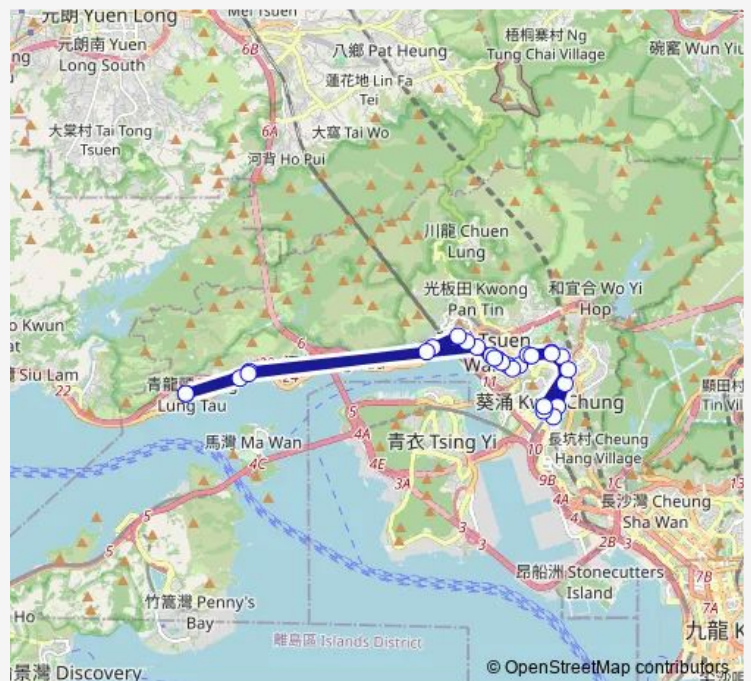

Kwai Chung Road Outside YEE LIM Industrial Building

Kwai Chung Road Near ITS Junction With TAI LIN PAI Road

Route schedule

Hong Kong Garden — Hong Kong Garden

Monday	05:30-23:55
Tuesday	05:30-23:55
Wednesday	05:30-23:55
Thursday	05:30-23:55
Friday	05:30-23:55
Saturday	05:30-23:55
Sunday	05:30-23:55

Route info

Direction: Hong Kong Garden

Stops: 28

Trip Duration: 1 hour 8 min

302 — Hong Kong Garden - Kwai Fong (Circular) **BusMaps**

Kwai FOO Road Outside Kwai Chung Plaza

Hing Fong Road Outside House NO. 188|Hing Fong Road,
Outside King PO Mansion|Hing Fong Road Outside King
PO Mansion|Hing Fong Road, Outside King PO Mansion