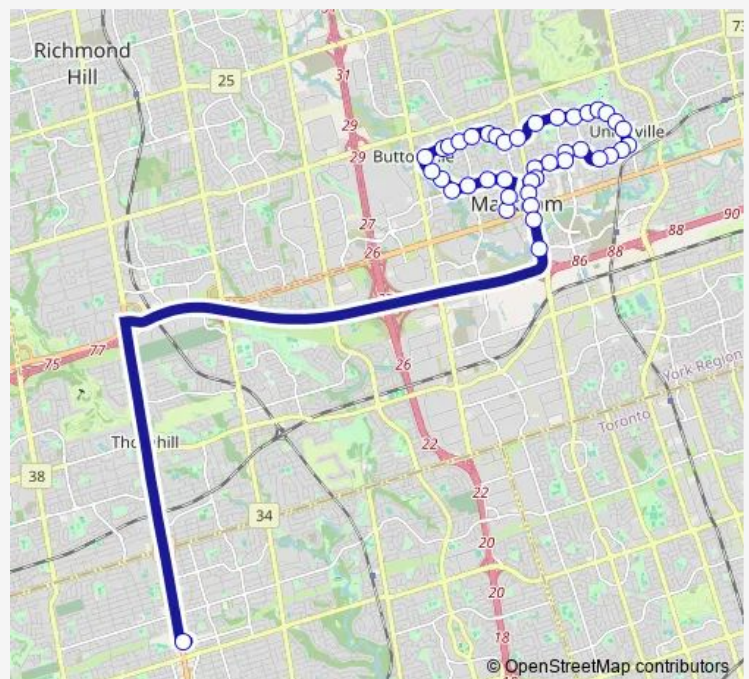

Baycliffe RD / Warden Av

Carlton RD / Liebeck Cres

Carlton RD / Village Pkwy

Carlton RD / Fred Varley Dr

Carlton RD / Mckay Cres

Route schedule

Town Centre Blvd / COX Blvd — Finch GO BUS Terminal Platform 11

Monday 06:05-07:35

Tuesday 06:05-07:35

Wednesday 06:05-07:35

Thursday 06:05-07:35

Friday 06:05-07:35

Saturday —

Sunday —

Route info

Direction: Town Centre Blvd / COX Blvd

Stops: 41

Trip Duration: 0 hour 50 min

302 — Unionville Express

Carlton RD / Pennock Cres

Carlton RD / Mckay Cres

Carlton RD / Pomander Rd

Carlton RD / Main ST Unionville

Main ST Unionville / Fred Varley Dr

Fred Varley DR / Fonthill Blvd

Fred Varley DR / Aldona Dr

Fred Varley DR / Sciberras Rd

Fred Varley DR / Krieghoff Av

Krieghoff AV / Village Pkwy

Village Pkwy / Buchanan Dr