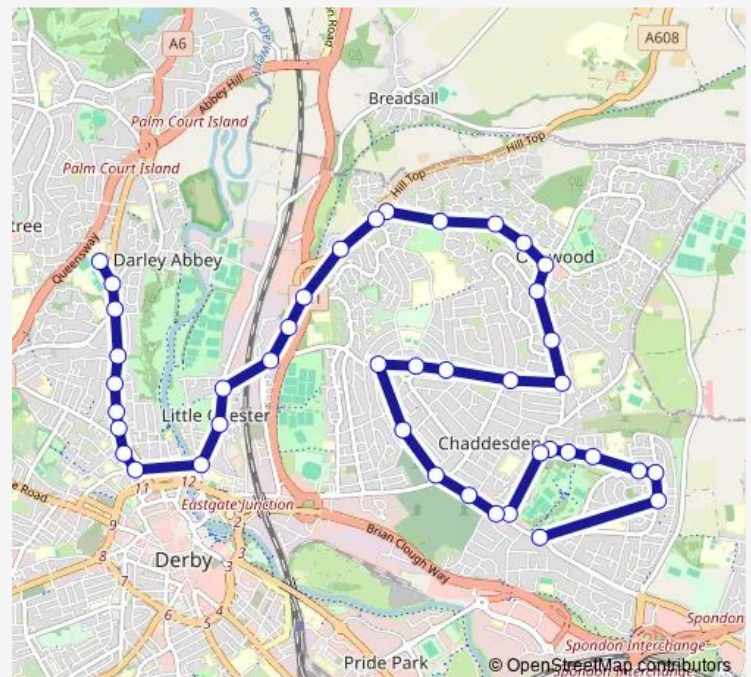

Thursday 07:40

Friday 07:40

Saturday —

Sunday —

Route info

Direction: Sunny Grove

Stops: 42

Trip Duration: 0 hour 40 min