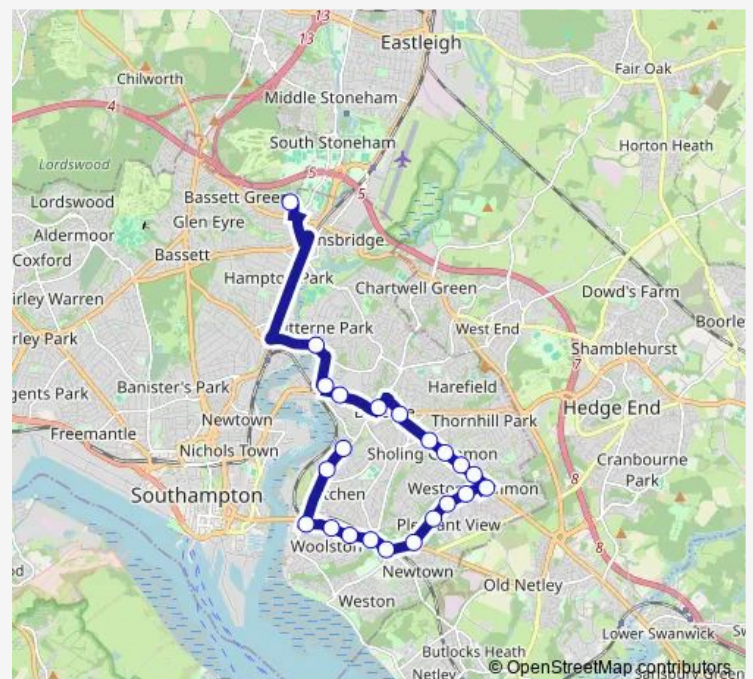

Bus 302

[Go to website](#)

Direction

St Georges College, Leaside Way — Westwood House

22 stops

[Open route schedule](#)

St Georges College, Leaside Way

Bitterne Park Triangle

Fort Road

Johns Road

Peartree, Osterley Road

Route schedule

St Georges College, Leaside Way — Westwood House

Monday 15:10

Tuesday 15:10

Wednesday 15:10

Thursday 15:10

Friday 15:10

Saturday —

Sunday —

Route info

Direction: St Georges College, Leaside Way

Stops: 22

Trip Duration: 0 hour 42 min

Direction

Westwood House — St Georges College, Leaside Way

21 stops

[Open route schedule](#)

Westwood House

Peartree Church

Johns Road

Fort Road