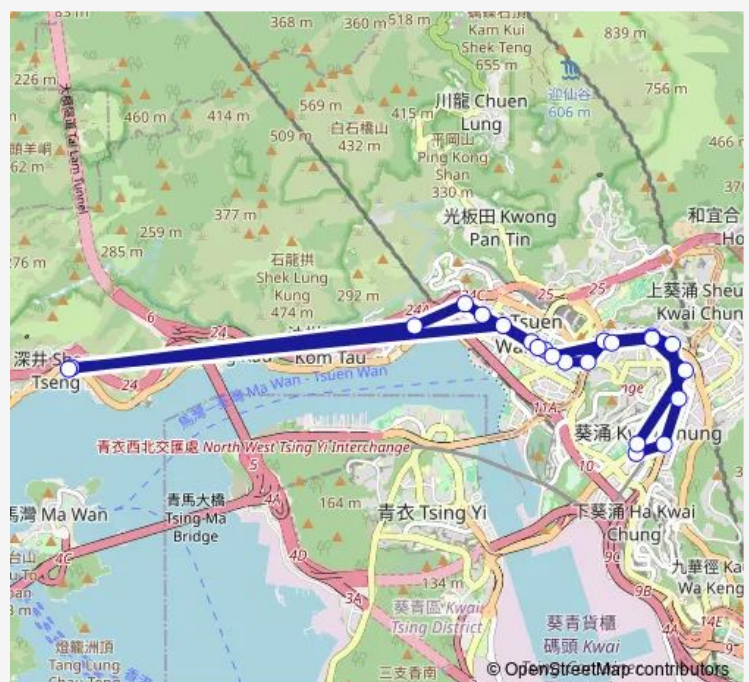

### Route schedule

Castle Peak Road-Sham Tseng Outside Rhine Garden|Bellagio — Bellagio|Castle Peak Road-Sham Tseng Opposite TO Rhine Garden

Monday	07:45-08:30
Tuesday	07:45-08:30
Wednesday	07:45-08:30
Thursday	07:45-08:30
Friday	07:45-08:30
Saturday	07:45-08:30
Sunday	07:45-08:30

### Route info

Direction: Castle Peak Road-Sham Tseng Outside Rhine Garden|Bellagio

Stops: 22

Trip Duration: 0 hour 42 min

Castle Peak Road-Kwai Chung Outside House NO.  
659|No.659 Castle Peak Road-Kwai Chung