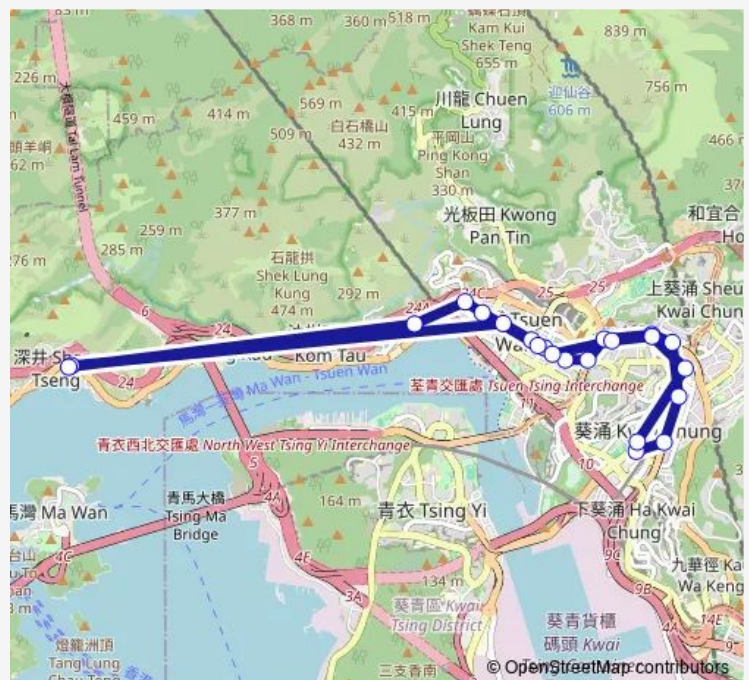

### Route schedule

CASTLE PEAK ROAD-SHAM TSENG OUTSIDE RHINE GARDEN|BELLAGIO — BELLAGIO|CASTLE PEAK ROAD-SHAM TSENG OPPOSITE TO RHINE GARDEN

Monday	07:45-08:30
Tuesday	07:45-08:30
Wednesday	07:45-08:30
Thursday	07:45-08:30
Friday	07:45-08:30
Saturday	07:45-08:30
Sunday	07:45-08:30

### Route info

Direction: CASTLE PEAK ROAD-SHAM TSENG OUTSIDE RHINE GARDEN|BELLAGIO

Stops: 22

Trip Duration: 0 hour 51 min

FONG ROAD OUTSIDE KING PO MANSION|HING  
FONG ROAD, OUTSIDE KING PO MANSION

KWAI CHUNG ROAD NEAR ITS JUNCTION WITH WO  
KWAI LANE