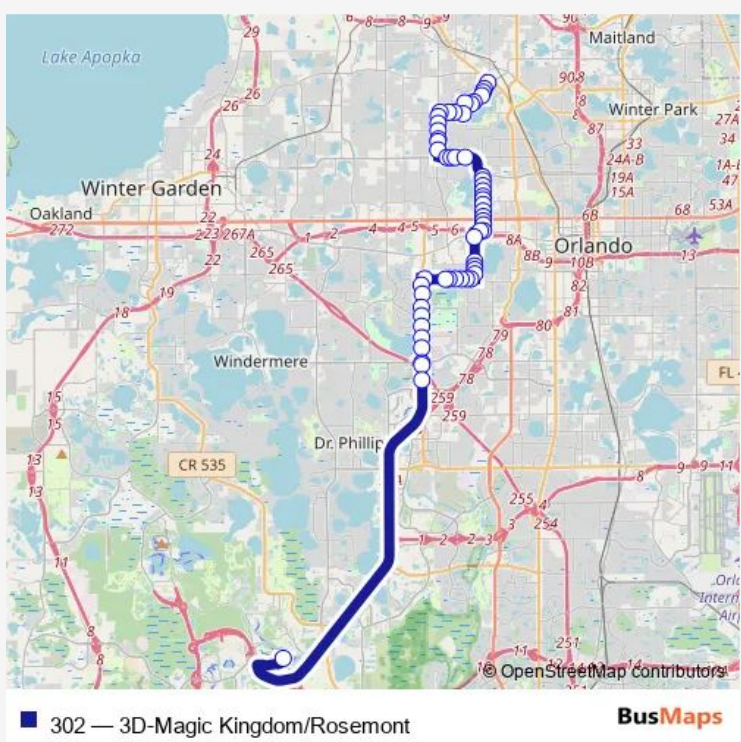

Bus 302 3D-Magic Kingdom/Rosemont

[Go to website](#)

**Direction**  
 E Buena Vista DR AND Bonnet Creek Pky — Rosewood WAY AND Cinderlane Pky

59 stops

[Open route schedule](#)

- E Buena Vista DR AND Bonnet Creek Pky
- S Kirkman RD AND Windhover Dr
- S Kirkman RD AND Conroy Rd
- S Kirkman RD AND Pine Shadows Pky
- S Kirkman RD AND PNE Shadows Pky
- S Kirkman RD AND L B Mcleod Rd
- S Kirkman RD AND Arnold Palmer Dr
- S Kirkman RD AND Metropolis Way
- S Kirkman RD AND Valencia Community College Dr
- Raleigh ST AND S Kirkman Rd
- Raleigh ST AND Frazier Ave
- Raleigh ST AND Poppy Ave
- Raleigh ST AND Deerock Dr
- Raleigh ST AND Lescot Ln
- Raleigh ST AND Kozart St
- Raleigh ST AND Willie Mays Pky
- S Ivey LN AND Piedmont St
- S Ivey LN AND Conley St
- S Ivey LN AND America St
- S Ivey LN AND College Dr
- S Ivey LN AND Malibu St

Route schedule

E Buena Vista DR AND Bonnet Creek Pky — Rosewood WAY AND Cinderlane Pky

Monday	17:20
Tuesday	17:20
Wednesday	17:20
Thursday	17:20
Friday	17:20
Saturday	17:20
Sunday	17:20

**Route info**

Direction: E Buena Vista DR AND Bonnet Creek Pky

Stops: 59

Trip Duration: 1 hour 24 min

S Ivey LN AND W Jackson St

N Ivey LN AND W Robinson St

N Ivey LN AND OLD Winter Garden Rd

OLD Winter Garden RD AND Fairvilla Rd

Mercy DR AND OLD Winter Garden Rd

Mercy DR AND W Colonial Dr

Mercy DR AND W Colonial Dr

Mercy DR AND W Colonial Dr

Mercy DR AND EL REY Rd

Mercy DR AND Fairvilla Rd

Mercy DR AND Brinell Ave

Mercy DR AND W D Judge Dr

Mercy DR AND Colony Way

Mercy DR AND Sampson Dr