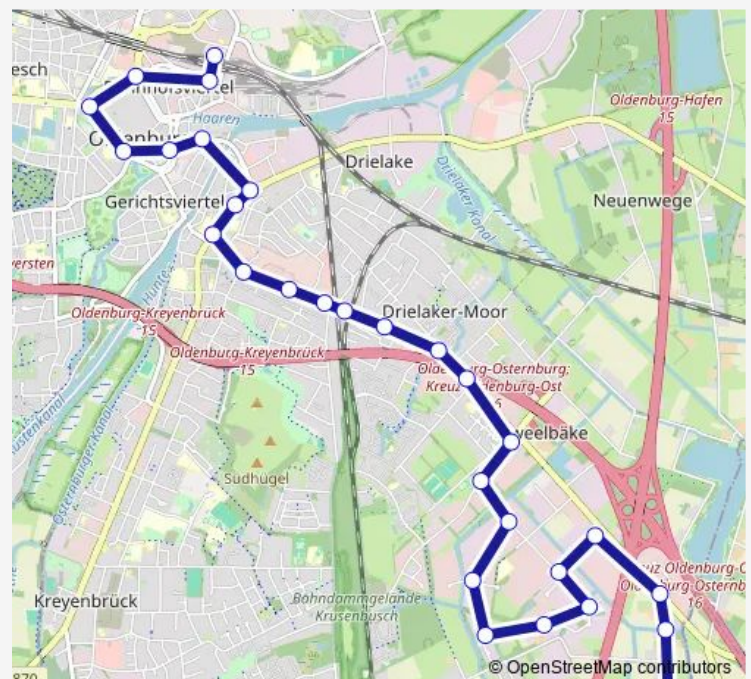

### Route schedule

Oldenburg(Oldb) Zob — Oldenburg(Oldb) Borchersweg

Monday 04:24

Tuesday 04:24

Wednesday 04:24-23:39

Thursday 04:24

Friday 04:24

Saturday —

### Route info

Direction: Oldenburg(Oldb) Zob

Stops: 25

Trip Duration: 0 hour 20 min

■ 302

BusMaps

Oldenburg(Oldb) An der Schmiede

Oldenburg(Oldb) Oldeweg