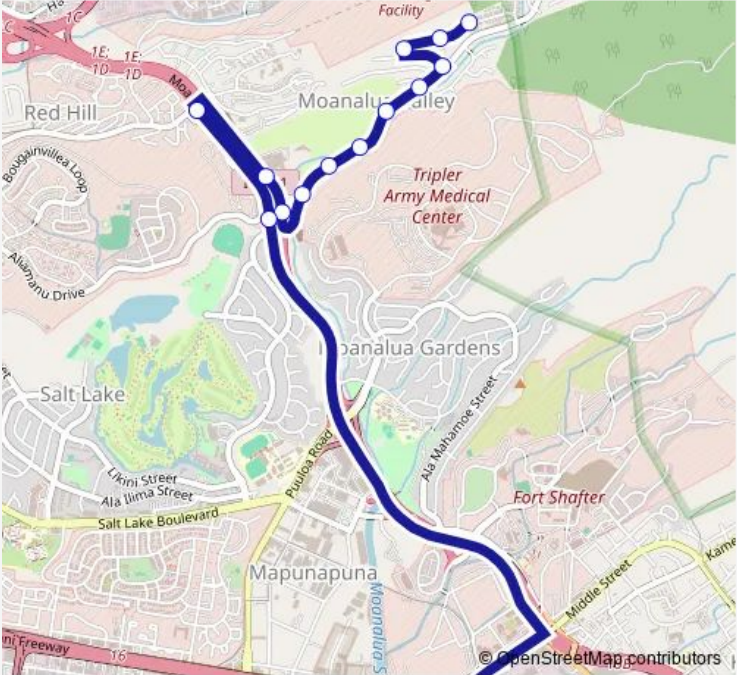

Bus 302 Moanalua Valley-Kalihi Transit Center

[Go to website](#)

Direction
 ALA Lani ST + 1598 — Kalihi Transit Center
 14 stops
[Open route schedule](#)

- ALA Lani ST + 1598
- ALA Lani ST + 1552
- ALA Lani ST + ALA Iolani St
- ALA Iolani ST+ ALA Aolani St
- ALA Aolani ST + OPP ALA Aoloa Lp
- ALA Aolani ST + 1416
- ALA Aolani ST + 1352
- ALA Aolani ST + OPP 1301
- ALA Aolani ST + ALA Napunani St
- Moanalua RD + ALA Aolani St
- Moanalua RD + Kaiser Moanalua Medical Center
- Moanalua RD + ALA Kapuna St
- Moanalua RD + ALA Napunani St
- Kalihi Transit Center

Route schedule
 ALA Lani ST + 1598 — Kalihi Transit Center

Monday	06:01-17:54
Tuesday	06:01-17:54
Wednesday	06:01-17:54
Thursday	06:01-17:54
Friday	06:01-17:54
Saturday	—
Sunday	—

Route info
 Direction: ALA Lani ST + 1598
 Stops: 14
 Trip Duration: 0 hour 13 min

■ 302 — Moanalua Valley-Kalihi Transit Center **BusMaps**

Direction

Kalihi Transit Center — ALA Lani ST + 1598

17 stops

[Open route schedule](#)

Kalihi Transit Center

Kalihi-Palama BUS Facility

Kaua ST + ALA Mahamoe St

Monday 05:47-17:39

Tuesday 05:47-17:39

Wednesday 05:47-17:39

Thursday 05:47-17:39

Friday 05:47-17:39

Saturday —

Sunday —

Route info