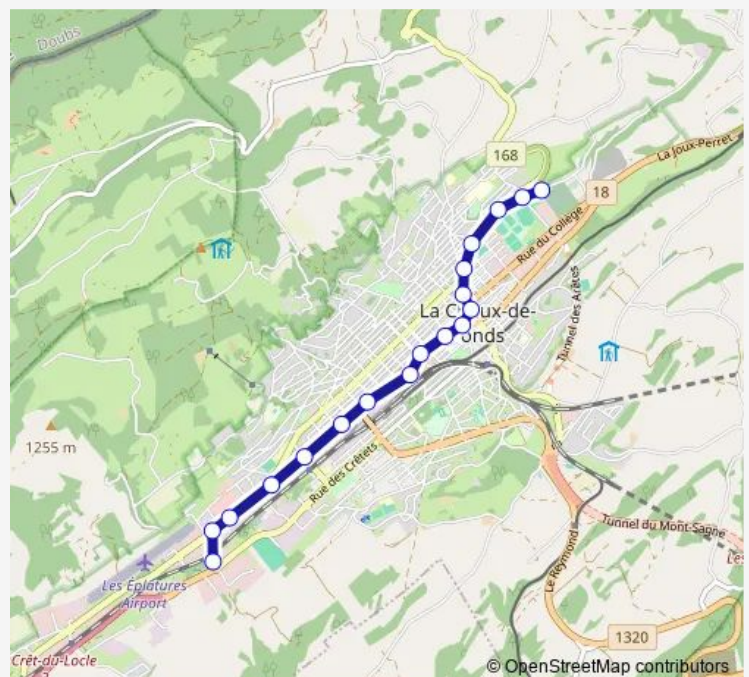

Monday 05:34-19:54

Tuesday 05:34-19:54

Wednesday 05:34-19:54

Thursday 05:34-19:54

Friday 05:34-19:54

Saturday 06:14-18:54

Sunday —

Route info

Direction: La Chaux-de-F, Combe-à-l'Ours

Stops: 18

Trip Duration: 0 hour 17 min

Direction

La Chaux-de-Fonds, Charrière — La Chaux-de-F, Combe-à-l'Ours

17 stops

[Open route schedule](#)

La Chaux-de-Fonds, Charrière

Friday 08:12-19:52

Saturday 09:32-18:42

Sunday —

Route info

Direction: La Chaux-de-Fonds, Charrière

Stops: 17

Trip Duration: 0 hour 18 min

Direction