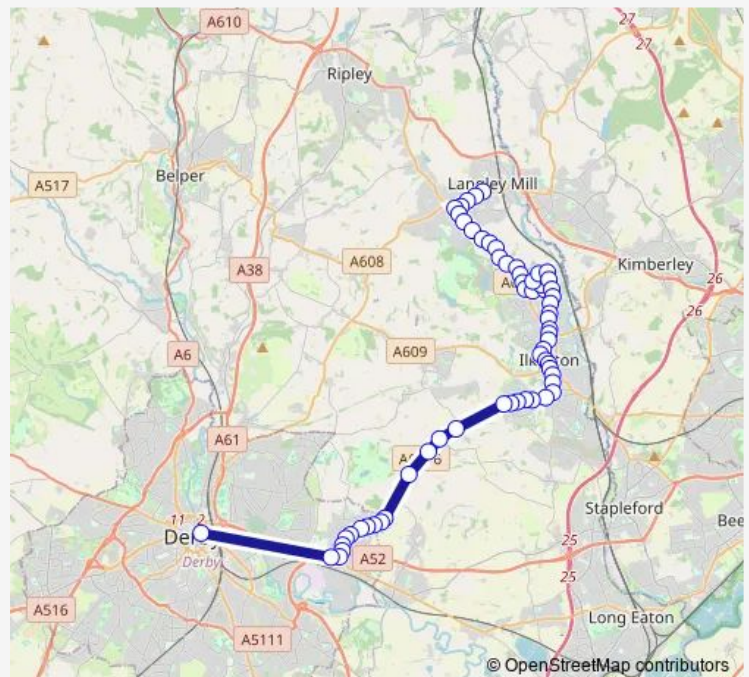

Thursday 05:15-22:10

Friday 05:15-22:40

Saturday 05:20-22:40

Sunday 08:10-17:53

Route info

Direction: Trentbarton Garage

Stops: 62

Trip Duration: 0 hour 51 min