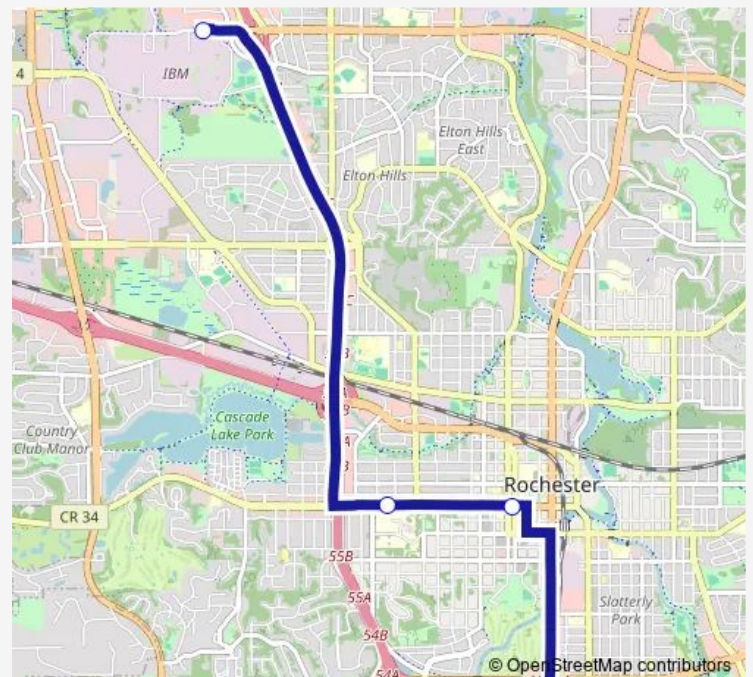

Bus 560X EB 560x Eastbound

[Go to website](#)

Direction

IBM Park AND Ride 2 — Fairgrounds Park and Ride

4 stops

[Open route schedule](#)

IBM Park AND Ride 2

Saint Mary's Hospital

2nd St. Southwest and 3rd Ave Southwest

Fairgrounds Park and Ride

Route schedule

IBM Park AND Ride 2 — Fairgrounds Park and Ride

Monday 05:27-21:07

Tuesday 05:27-21:07

Wednesday 05:27-21:07

Thursday 05:27-21:07

Friday 05:27-21:07

Saturday —

Sunday —

Route info

Direction: IBM Park AND Ride 2

Stops: 4

Trip Duration: 0 hour 22 min

560X EB — 560x Eastbound