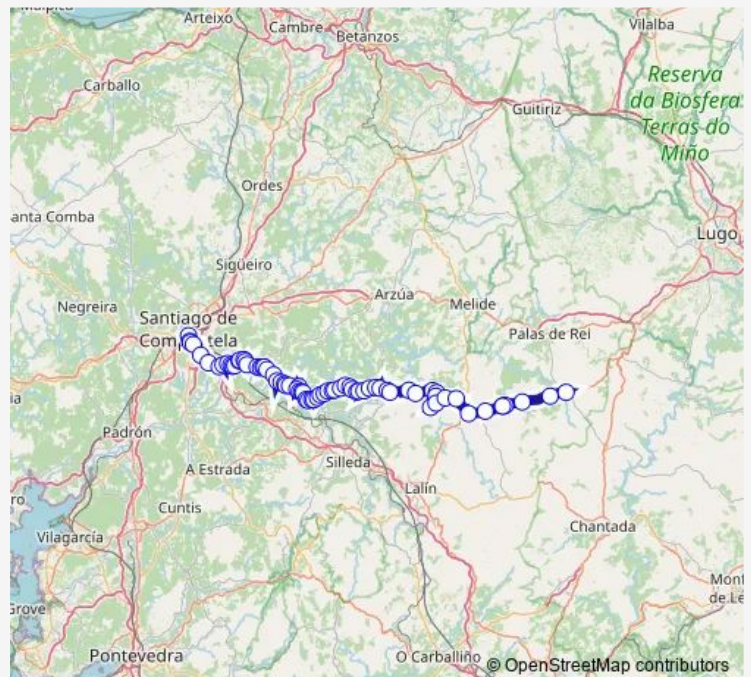

Vila De Cruces (A de Mari

Empalme De Cumeiro

Cruce Sabrexo

Route schedule

Monterroso — Santiago E.I.

Monday 07:45

Tuesday 07:45

Wednesday 07:45

Thursday —

Friday 07:45

Saturday 09:00

Sunday 18:00

Route info

Direction: Monterroso

Stops: 72

Trip Duration: 1 hour 52 min