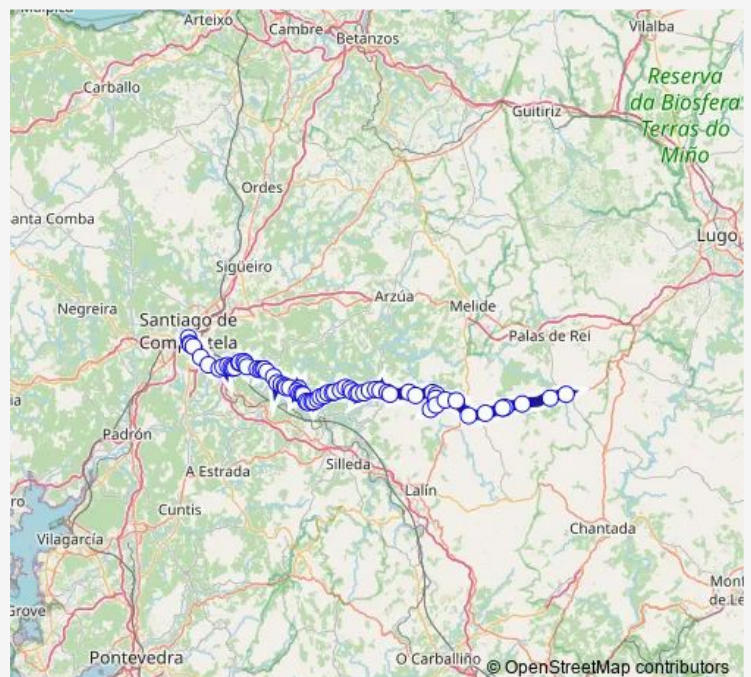

Vila De Cruces (A de Mari

Empalme De Cumeiro

Cruce Sabrexo

Route schedule

Monterroso — Santiago E.I.

Monday 07:45

Tuesday 07:45

Wednesday 07:45

Thursday 07:45

Friday 07:45

Saturday 09:00

Sunday 18:00

Route info

Direction: Monterroso

Stops: 72

Trip Duration: 1 hour 52 min