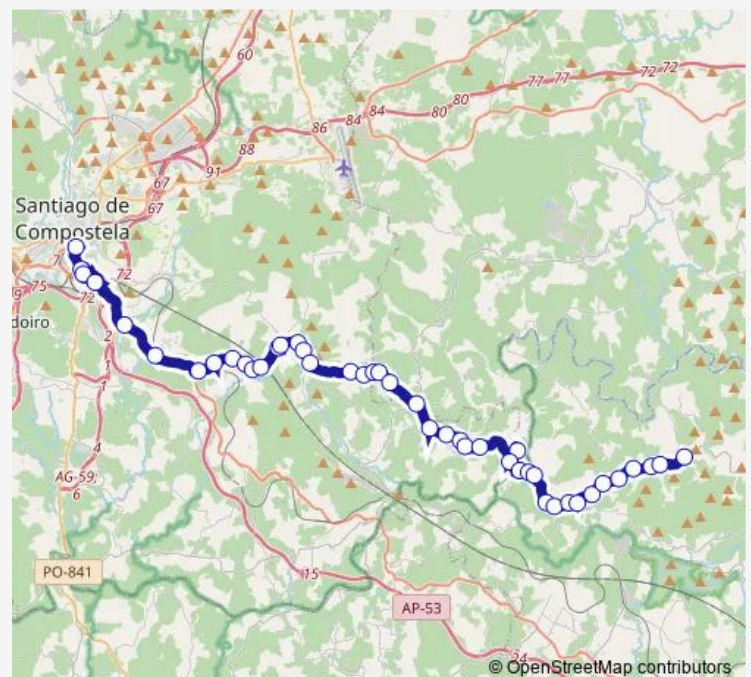

### Route schedule

Santiago E.I. — Campo Da Festa Piloño

Monday 14:40

Tuesday 14:40

Wednesday 14:40

Thursday 14:40

Friday —

Saturday —

### Route info

Direction: Santiago E.I.

Stops: 44

Trip Duration: 0 hour 55 min

■ Xg863009 — Campo da Festa Piloño-Santiago E.I.

Bugalleira

Empalme Vilar

Corna