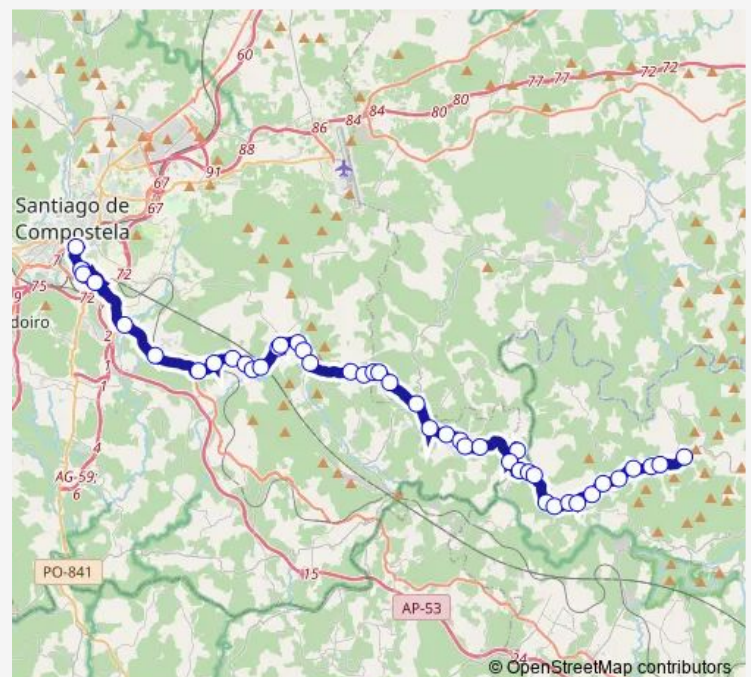

Thursday —

Friday —

Saturday —

Sunday —

Route info

Direction: Santiago E.I.

Stops: 44

Trip Duration: 0 hour 55 min