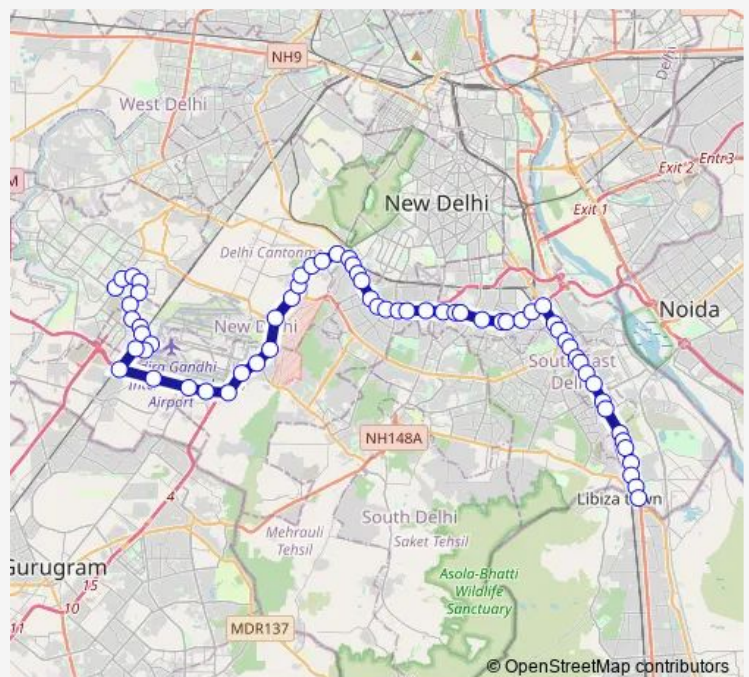

Mahipalpur Village Ext (NH-8)

Mahipal Pur Extension

Shankar Vihar / National Highway 8

Route schedule

Nhai Building/ Dwarka Sec-10 Metro Station — Badarpur Border

Monday 09:08-20:20

Tuesday 09:08-20:20

Wednesday 09:08-20:20

Thursday 09:08-20:20

Friday 09:08-20:20

Saturday 09:08-20:20

Sunday 09:08-20:20

Route info

Direction: Nhai Building/ Dwarka Sec-10 Metro Station

Stops: 63

Trip Duration: 2 hour 44 min

Dw2up

BusMaps

APS Colony

APS Colony/ Jharera Gaon

Air Force HQ / Subroto Park

Maharana Pratap Chowk

RR Hospital

Dhaura Kuan