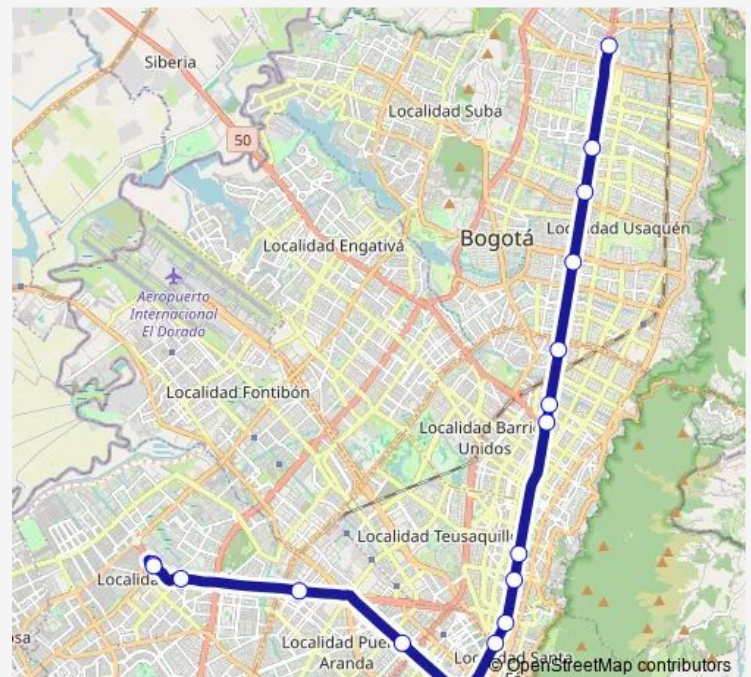

Calle 100 C - 3

Calle 127 B - 4 o 6

Alcala B - 4 o 6

Calle 146 B - 4

P. Norte T3

Route schedule

Transversal 86 B - 4 — P. Norte T3

Monday 04:00-21:32

Tuesday 04:00-21:32

Wednesday 04:00-21:32

Thursday 04:00-21:32

Friday 04:00-21:32

Saturday 04:00-21:32

Sunday —

Route info

Direction: Transversal 86 B - 4

Stops: 17

Trip Duration: 0 hour 55 min

B14_ Bus time schedules and route maps are available in an offline PDF at busmaps.com. Use the busmaps.com website to see live bus times, train schedule or subway schedule, and step-by-step directions for all public transit in Bogota