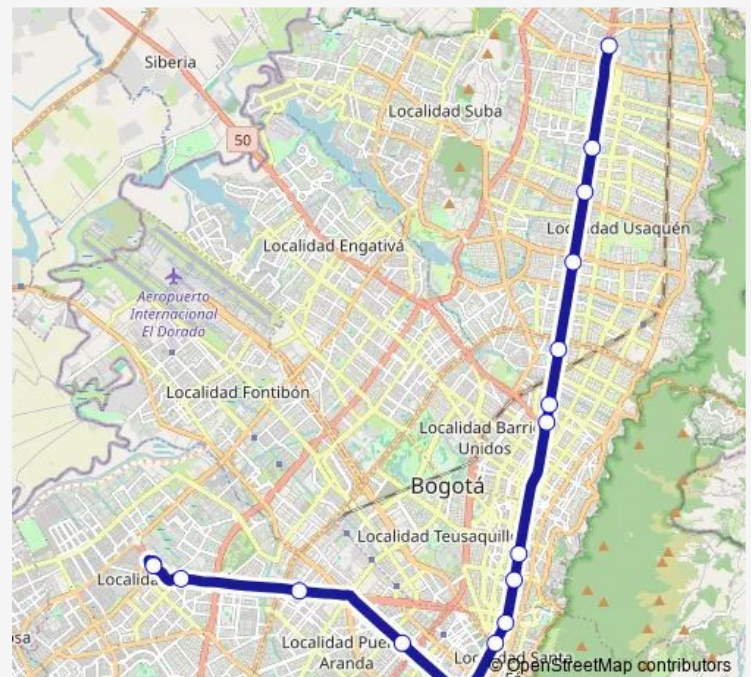

### Route schedule

Transversal 86 B - 4 — P. Norte T3

Monday 04:00-21:32

Tuesday 04:00-21:32

Wednesday 04:00-21:32

Thursday 04:00-21:32

Friday 04:00-21:32

Saturday 04:00-21:32

### Route info

Direction: Transversal 86 B - 4

Stops: 17

Trip Duration: 0 hour 55 min

B14\_ Bus time schedules and route maps are available in an offline PDF at [busmaps.com](https://busmaps.com). Use the [busmaps.com](https://busmaps.com) website to see live bus times, train schedule or subway schedule, and step-by-step directions for all public transit in Bogota