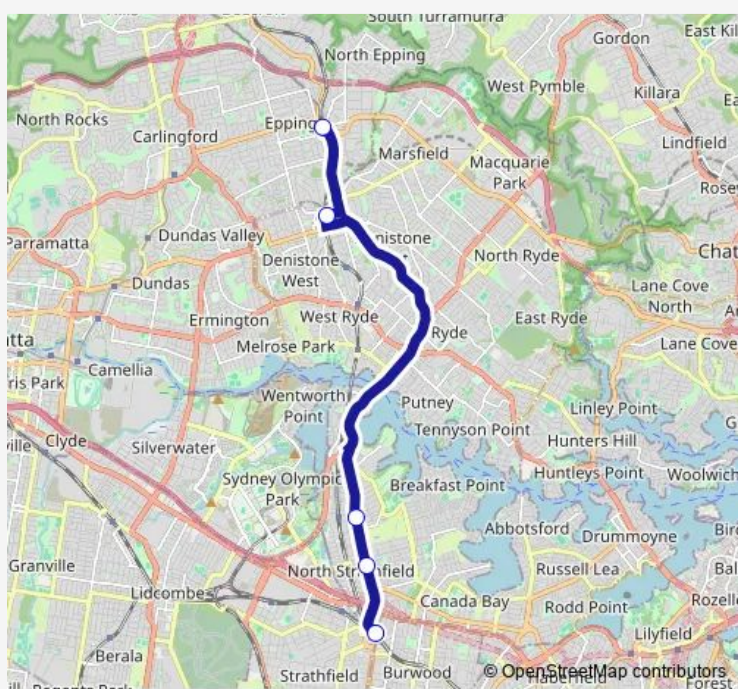

5 stops

[Open route schedule](#)

Epping Station, Beecroft Rd, Stand C

Eastwood Station, Ethel St, Stand E

Concord Rd At Nirranda St

Concord Fire Station, Concord Rd

Strathfield Station, Everton Rd, Stand D

Route schedule

Epping Station, Beecroft Rd, Stand C — Strathfield Station, Everton Rd, Stand D

Monday	—
Tuesday	—
Wednesday	—
Thursday	—
Friday	—
Saturday	07:07-22:07
Sunday	07:07-22:07

Route info

Direction: Epping Station, Beecroft Rd, Stand C

Stops: 5

Trip Duration: 0 hour 44 min

1at9 — Strathfield, then Nth Strathfield, Concord West, Eastwood, Epping **BusMaps**

Direction

Strathfield Station, Albert Rd, Stand E — Epping Station, Beecroft Rd, Stand H

Route schedule

Strathfield Station, Albert Rd, Stand E — Epping Station, Beecroft Rd, Stand H

Monday —

Tuesday —

Wednesday —

Thursday —

Friday —

Saturday 07:38-21:08