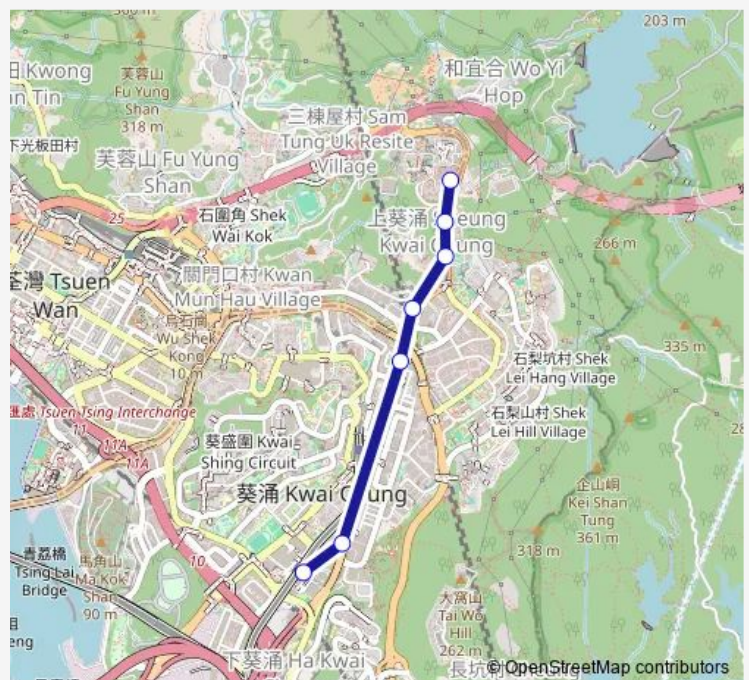

Monday 05:30-19:00

Tuesday 05:30-19:00

Wednesday 05:30-19:00

Thursday 05:30-19:00

Friday 05:30-19:00

Saturday 05:30-21:00

Sunday 05:30-21:00

Route info

Direction: [Kmb] LEI MUK Shue BUS Terminus[[Lwb] LEI MUK Shue BUS Terminus

Stops: 7

Trip Duration: 0 hour 11 min

Direction

[Kmb] Kwai Fong Station BUS Terminus[[Lwb] Kwai Fong Station BUS Terminus — [Kmb] LEI MUK Shue BUS Terminus[[Lwb] LEI MUK Shue BUS Terminus