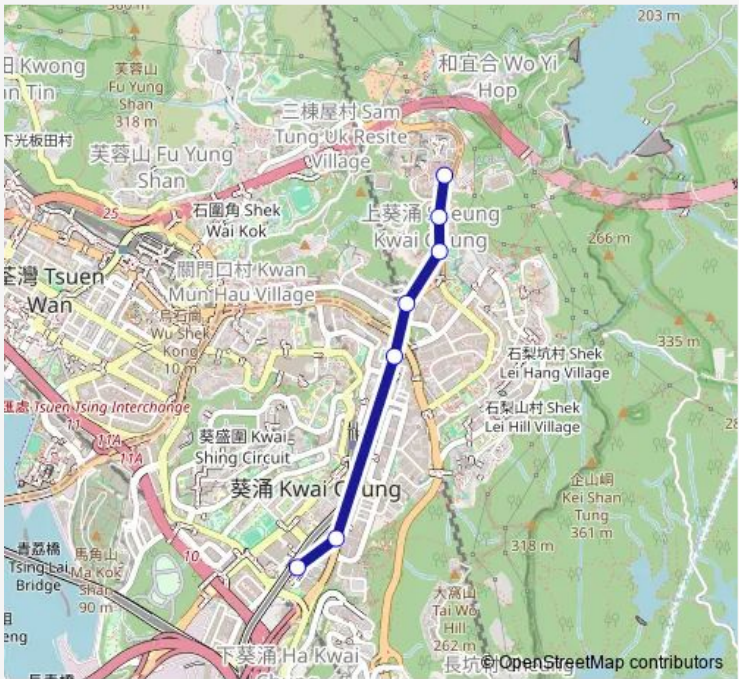

7 stops

[Open route schedule](#)

- [Kmb] LEI MUK Shue BUS Terminus[Lwb] LEI MUK Shue BUS Terminus
- [Kmb] WO YI HOP Road Sportsground[Lwb] WO YI HOP Road Sportsground
- [Kmb] Cheung Wing Road
- [Kmb] Kwai Chun Court[Lwb] Kwai Chun Court
- [Kmb] SUN Kwai Hing Gardens[Lwb] SUN Kwai Hing Gardens
- [Kmb] Metroplaza
- [Kmb] Kwai Fong Station BUS Terminus[Lwb] Kwai Fong Station BUS Terminus

Route schedule
 [Kmb] LEI MUK Shue BUS Terminus[Lwb] LEI MUK Shue BUS Terminus — [Kmb] Kwai Fong Station BUS Terminus[Lwb] Kwai Fong Station BUS Terminus

Monday	05:30-19:00
Tuesday	05:30-19:00
Wednesday	05:30-19:00
Thursday	05:30-19:00
Friday	05:30-19:00
Saturday	05:30-21:00
Sunday	05:30-21:00

Route info

Direction: [Kmb] LEI MUK Shue BUS Terminus[Lwb] LEI MUK Shue BUS Terminus

Stops: 7

Trip Duration: 0 hour 12 min

Direction

[Kmb] Kwai Fong Station BUS Terminus[[Lwb] Kwai Fong Station BUS Terminus — [Kmb] LEI MUK Shue BUS Terminus[[Lwb] LEI MUK Shue BUS Terminus