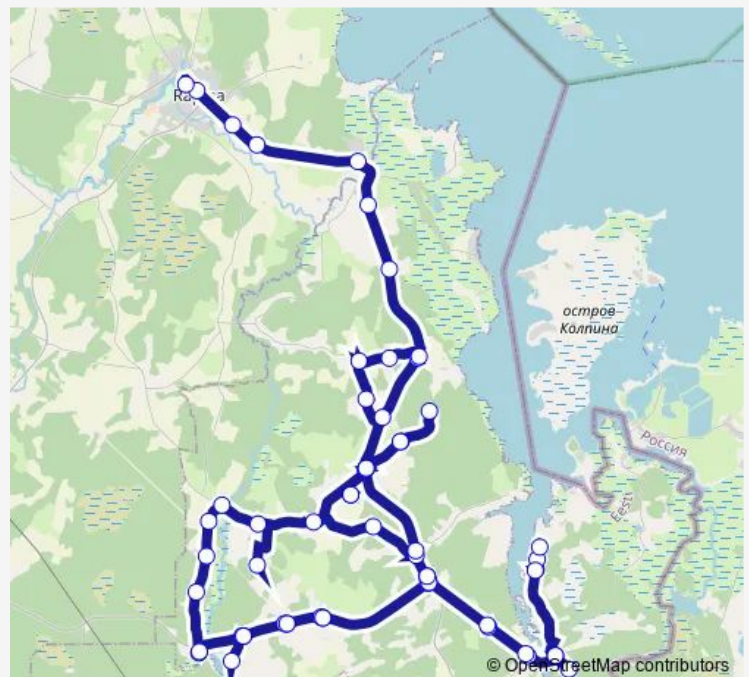

Põri

Route schedule

Mikitamäe kool — Räpina bussijaam

Monday	15:15
Tuesday	15:15
Wednesday	15:15
Thursday	15:15
Friday	15:15
Saturday	—
Sunday	—

Route info

Direction: Mikitamäe kool

Stops: 61

Trip Duration: 2 hour 1 min