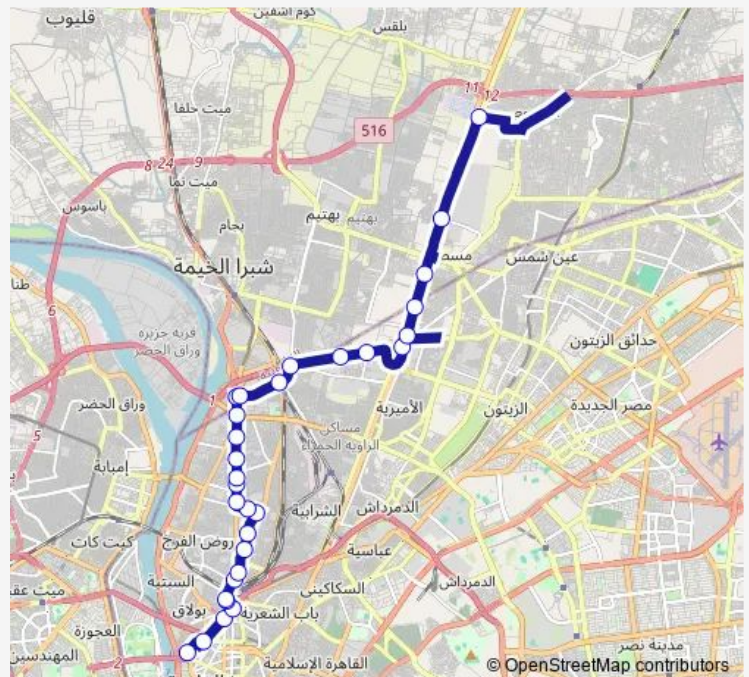

Abboud

Route schedule

Abd Al Moneim Riad — Ring Rd. Exit to Khosous

Monday	10:00
Tuesday	10:00
Wednesday	10:00
Thursday	10:00
Friday	10:00
Saturday	10:00
Sunday	10:00

Route info

Direction: Abd Al Moneim Riad

Stops: 30

Trip Duration: 1 hour 12 min

CTA 724 — Abd Al Moneim Riad Station - Khosous

Traffic Licensing Complex (Shubra)

Al Tadreeb Gate (Teraet Al Ismaili St)

Aswan Pedestrian Bridge (Shubra Al Kheima)

Shahrazad Hall (Sawah)

Friday 10:00

Saturday 10:00

Sunday 10:00

Route info

Direction: Khosous

Stops: 27

Trip Duration: 1 hour 5 min

Gamal Abd Al Nasser Metro