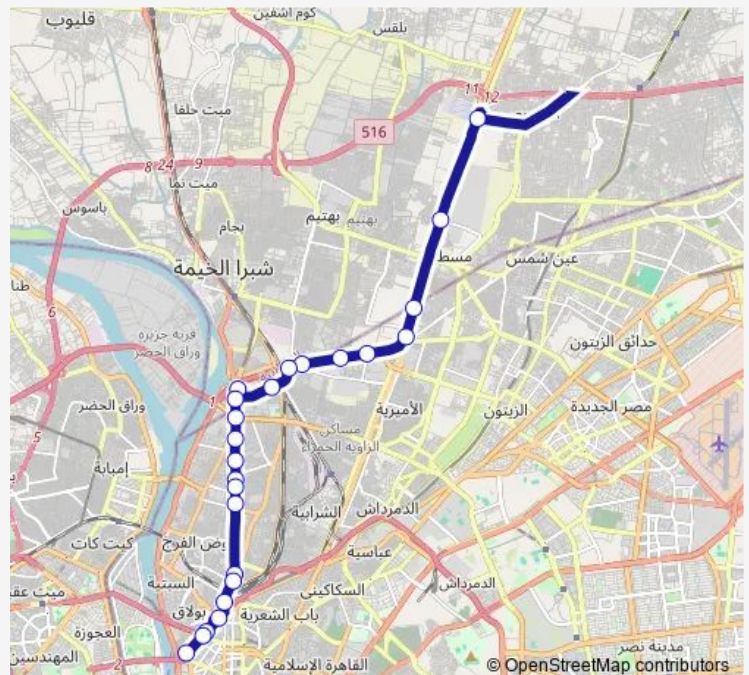

Rod Al Farag Metro Station

Ahmed Badawi St.

Ahmed Helmy

Ahmed Oraby St.

Ahmed Oraby Metro

Route schedule

Ring Rd. Exit to Khosous — Abd Al Moneim Riad Station

Monday 06:00-19:00

Tuesday 06:00-19:00

Wednesday 06:00-19:00

Thursday 06:00-19:00

Friday 06:00-19:00

Saturday 06:00-19:00

Sunday 06:00-19:00

Route info

Direction: Ring Rd. Exit to Khosous

Stops: 24

Trip Duration: 0 hour 45 min

CTA 724 — Na

BusMaps

Isaaf

Gamal Abd Al Nasser Metro

Abd Al Moneim Riad Station

Direction

Abd Al Moneim Riad Station — Ring Rd. Exit to Khosous

29 stops

[Open route schedule](#)

Abd Al Moneim Riad Station

The Egyptian Lawyers Association

Ahmed Oraby Metro

Ramses

Ramses Station