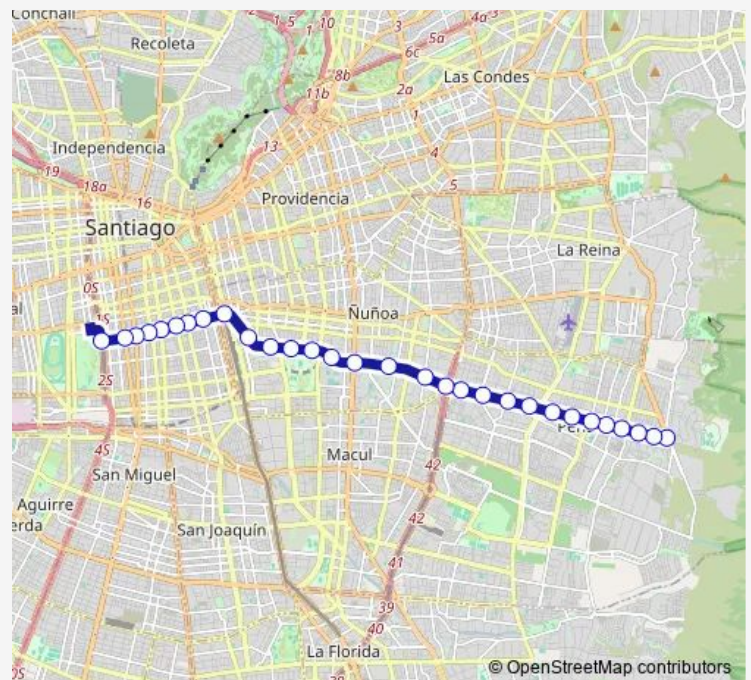

Pd584-Parada 2 / Villa Olímpica

Pd585-Parada 2 / Suárez Mujica

Route schedule

Pd732-Av. Diagonal Las Torres / esq. Avenida Grecia — Pa450-Parada 1 / (M) Parque O'Higgins

Monday	00:00
Tuesday	00:00
Wednesday	00:00
Thursday	00:00
Friday	00:00
Saturday	—
Sunday	—

Route info

Direction: Pd732-Av. Diagonal Las Torres / esq. Avenida Grecia

Stops: 30

Trip Duration: 0 hour 47 min

507c — (M) Parque O'Higgins - Peñi½Alolen

Pd564-Parada 2 / (M) Irarrázaval

Pa443-Avenida Matta / esq. Avenida Portugal