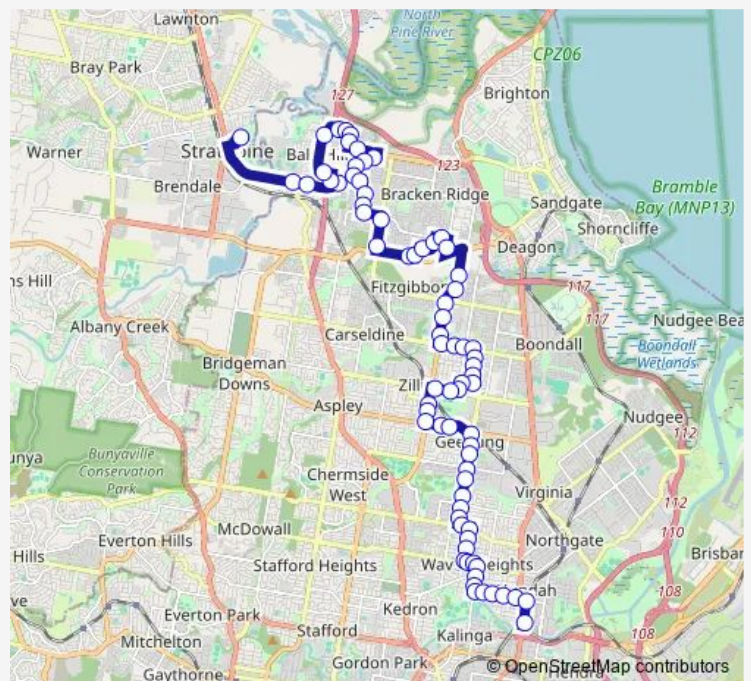

Newman Rd at Newman - Ellison, stop 48

Newman Rd at Geebung School, stop 49

Route schedule

Toombul Shopping Centre station, platform F — Strathpine bus station, stop D

Monday 06:33-17:42

Tuesday 06:33-17:42

Wednesday 06:33-17:42

Thursday 06:33-17:42

Friday 06:33-17:42

Saturday 07:32-16:32

Sunday —

Route info

Direction: Toombul Shopping Centre station, platform F

Stops: 71

Trip Duration: 0 hour 59 min

327 — Strathpine - Bracken Ridge & Toombul

Newman Rd near High St, stop 50

Newman Rd at Geebung station, stop 51

Railway Pde near Bayview Tce

Robinson Rd at Bassano Street

Robinson Rd West at Fisher Parade

Murphy Rd at Zillmere School, stop 44

Murphy Rd at Dunsford Street, stop 45

Zillmere Rd near Handford Rd

Zillmere Rd near Halcomb St

Church Rd at Church Road South

Harold St near Charlie St, stop 54

Percy St near Ewing St, stop 55