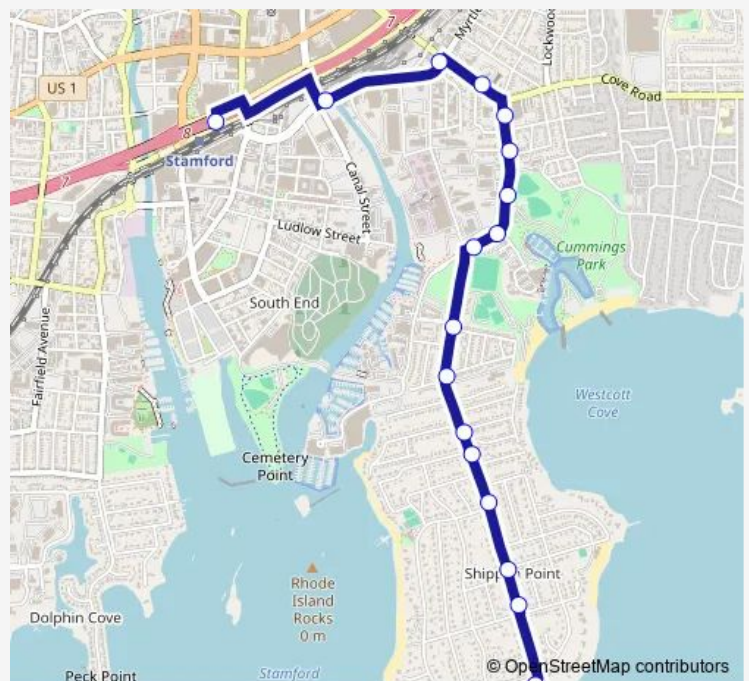

Shippan Ave @ Cummings Park Rd

Shippan Ave @ Park St

Shippan Ave @ Shop Rite

Elm St @ St Mary Church

Jefferson St @ Elm St

Dock St @ Canal St

Stamford Transportation Center @ Bay F

Route schedule

Ocean Dr W @ Shippan Ave — Stamford Transportation Center @ Bay F

Monday 05:58-19:58

Tuesday 05:58-19:58

Wednesday 05:58-19:58

Thursday 05:58-19:58

Friday 05:58-19:58

Saturday —

Sunday —

Route info

Direction: Ocean Dr W @ Shippan Ave

Stops: 17

Trip Duration: 0 hour 16 min

327 — Shippan Ave

Direction

Elm Ct @ Cttransit (Stamford) — Stamford Transportation Center @ Bay D

4 stops

[Open route schedule](#)

Elm Ct @ Cttransit (Stamford)

Jefferson St @ Elm St

Dock St @ Canal St

Stamford Transportation Center @ Bay D

Route schedule

Elm Ct @ Cttransit (Stamford) — Stamford Transportation Center @ Bay D