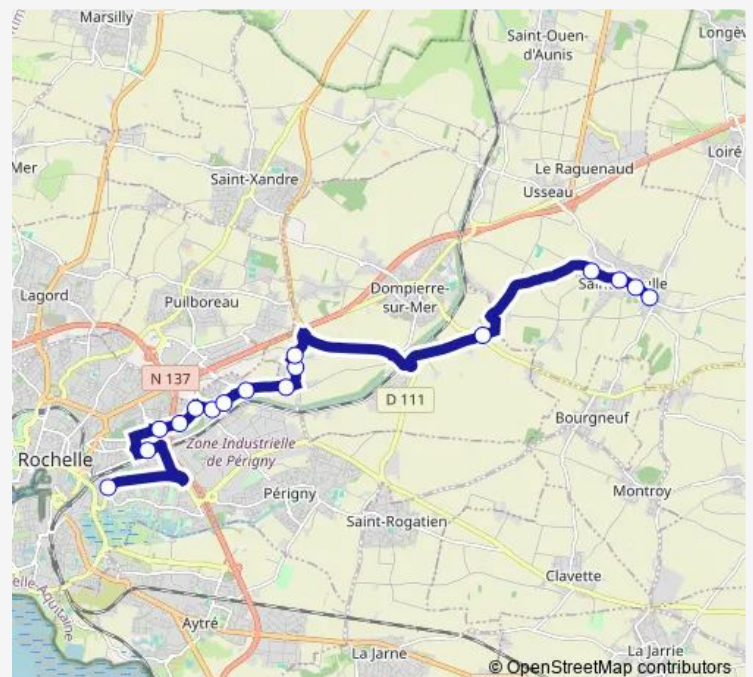

Chagnolet

Belle Croix

Les Guillaudes

La Roche Bertin

Mairie de Sainte Soulle

Eglise de Sainte Soulle

Route schedule

Lycée Valin — Eglise de Sainte Soulle

Monday 18:10

Tuesday 18:10

Wednesday 12:10

Thursday 18:10

Friday 18:10

Saturday —

Sunday —

Route info

Direction: Lycée Valin

Stops: 16

Trip Duration: 0 hour 34 min

327 — Lycée Valin > Rompsay - Chagnolet

Direction

Chagnolet — Lycée Valin

11 stops

[Open route schedule](#)

Thursday 07:10

Friday 07:10

Saturday —

Sunday —

Route info

Direction: Chagnolet

Stops: 11

Trip Duration: 0 hour 25 min