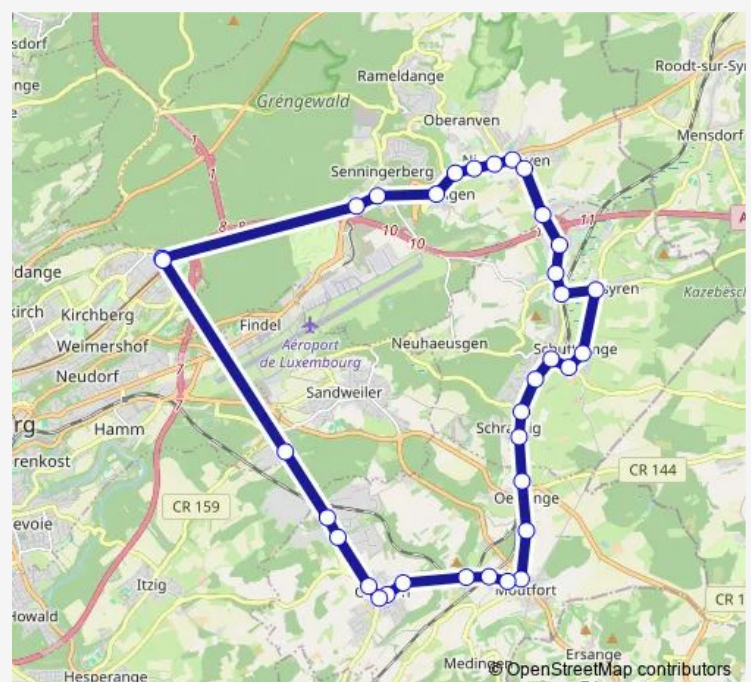

Schrassig, Schwaarz Kaz

Schrassig, Bastenhaff

Oetrange, Gare routière

Route schedule

Kirchberg, Gare routière Luxexpo — Kirchberg, Gare routière Luxexpo

Monday 05:20-23:20

Tuesday 05:20-23:20

Wednesday 05:20-23:20

Thursday 05:20-23:20

Friday 05:20-23:20

Saturday 05:20-23:20

Sunday 08:20-22:20

Route info

Direction: Kirchberg, Gare routière Luxexpo

Stops: 34

Trip Duration: 0 hour 46 min