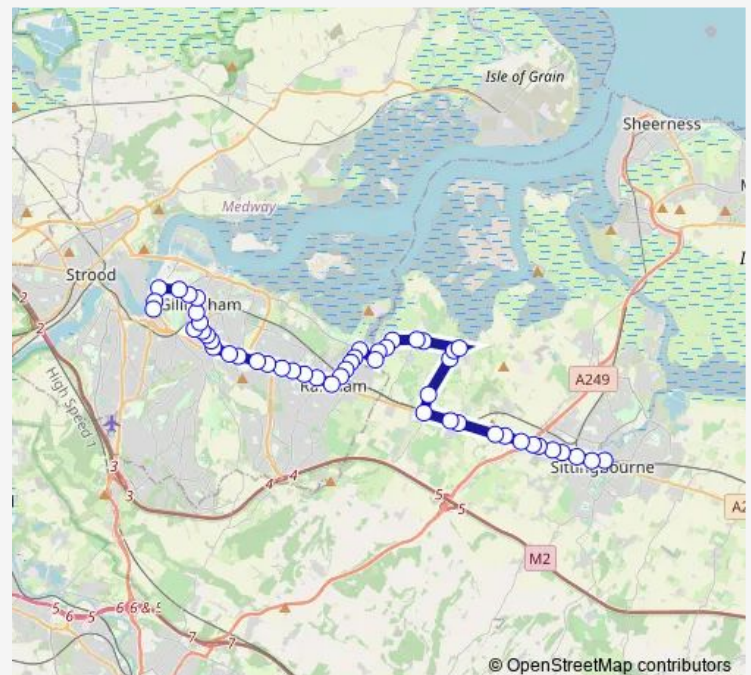

Bus 327 Sittingbourne - Chatham [glider]

[Go to website](#)

Direction

Tesco — Bus Hub

36 stops

[Open route schedule](#)

- Tesco
- Caldew Avenue
- Hawthorne Avenue
- Pump Lane
- Bloors Lane
- Roberts Road
- Holding Street
- Shopping Centre
- Railway Station
- Henry Street
- Tilbury Road
- Ellison Way
- The Angel
- Three Sisters
- Otterham Quay
- Wallbridge Lane
- Woodruff Close
- Church
- Holywell School
- The Green
- Landrail Road

Route schedule

Tesco — Bus Hub

Monday	13:00
Tuesday	13:00
Wednesday	13:00
Thursday	13:00
Friday	13:00
Saturday	—
Sunday	—

Route info

Direction: Tesco

Stops: 36

Trip Duration: 0 hour 53 min

■ 327 — Sittingbourne - Chatham [glider]

BusMaps

Breach Lane

Breach Lane

Tuck Inn

Playstool Road

Church Lane

Newington Court Care Home

Rook Lane

Direction

Medway Maritime Hospital — The Sittingbourne School Grounds

44 stops

[Open route schedule](#)

Medway Maritime Hospital

Byron Primary School

Gillingham Park

Jezreels Canterbury Street