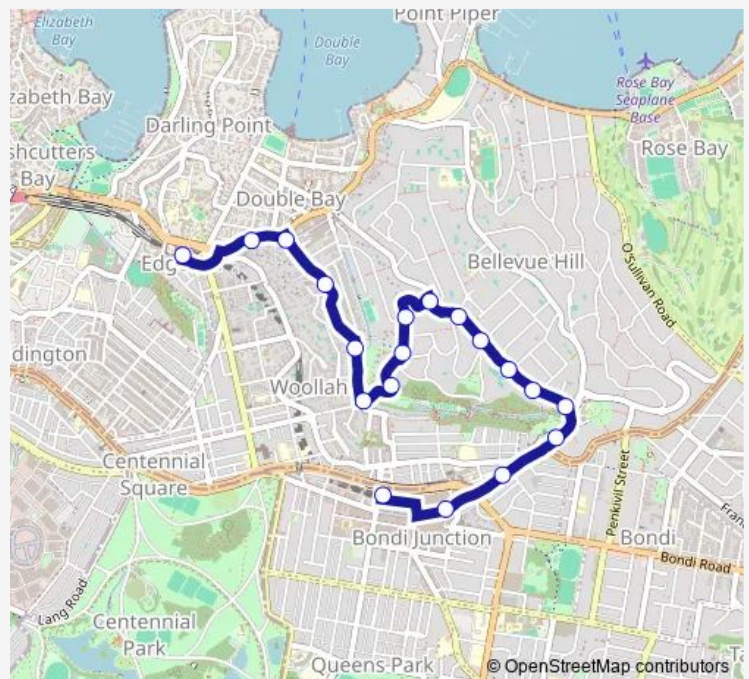

Wednesday 06:56-21:18

Thursday 06:56-21:18

Friday 06:56-21:18

Saturday 06:46-18:56

Sunday 07:51-18:56

Route info

Direction: Bondi Junction Station, Stand H

Stops: 19

Trip Duration: 0 hour 24 min

327 — Edgecliff to Bondi Junction via Manning Rd and Bellevue Rd

Direction

Edgecliff Station, Stand F — Bondi Junction Station, Stand P

20 stops

[Open route schedule](#)

Edgecliff Station, Stand F

Old South Head Rd At Paul St

Westfield Bondi Junction, Oxford St, Stand A

Bondi Junction Station, Stand P

Route schedule

Edgecliff Station, Stand F — Bondi Junction Station, Stand P

Monday 07:20-21:46

Tuesday 07:20-21:46

Wednesday 07:20-21:46

Thursday 07:20-21:46

Friday 07:20-21:46

Saturday 07:50-19:50

Sunday 08:50-18:50

Route info

Direction: Edgecliff Station, Stand F

Stops: 20