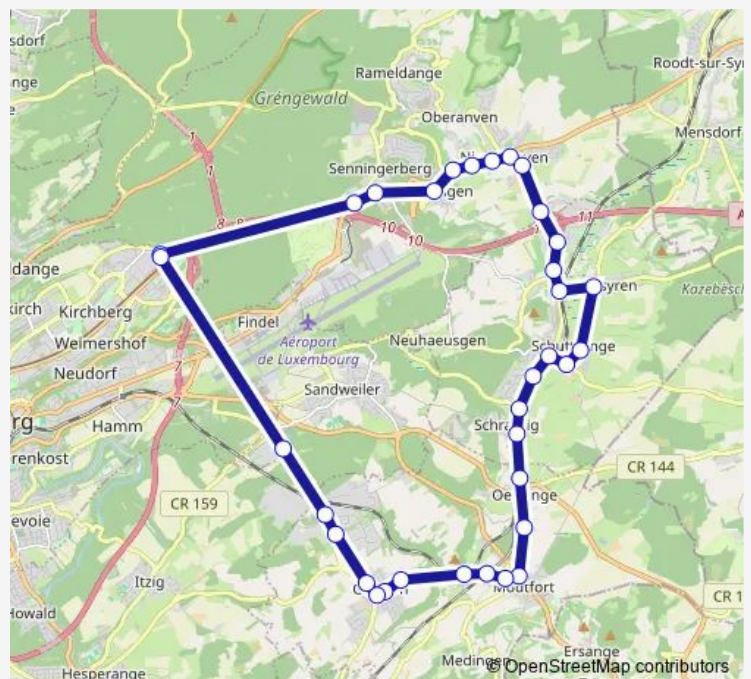

Schrassig, Schwaarz Kaz

Schrassig, Bastenhaff

Oetrange, Gare

Route schedule

LUX Kirchberg, Gare Luxexpo quai 3c — LUX Kirchberg, Gare Luxexpo quai 1a

Monday 05:20-23:20

Tuesday 05:20-23:20

Wednesday 05:20-23:20

Thursday 05:20-23:20

Friday 05:20-23:20

Saturday 05:20-23:20

Sunday 08:20-22:20

Route info

Direction: LUX Kirchberg, Gare Luxexpo quai 3c

Stops: 34

Trip Duration: 0 hour 46 min

Contern, Kiircheplaz

Contern, Kraizgaass

Contern, Birewee

Contern, Rond Point Z.I.

Contern, Weiergewann

Sandweiler, Schaedhaff

LUX Kirchberg, Gare Luxexpo quai 1a

327 Bus time schedules and route maps are available in an offline PDF at busmaps.com. Use the busmaps.com website to see live bus times, train schedule or subway schedule, and step-by-step directions for all public transit in Niederaanven