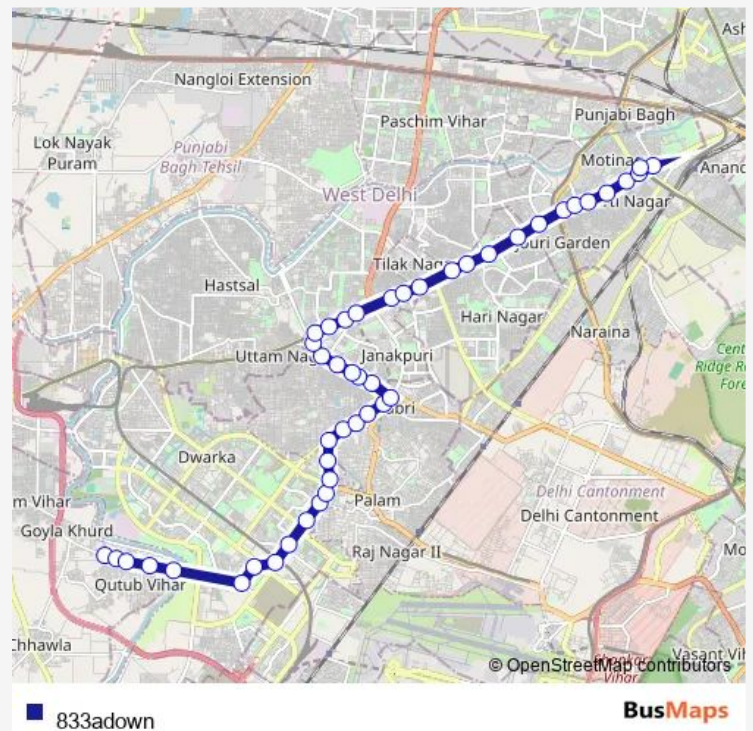

Dabri Crossing Dwarka Road

Dabri Crossing Dwarka Road

C-2 Janak Puri

Route schedule

Nehru Bus Stand Goyla Dairy — Karampura Terminal

Monday 05:52-20:04

Tuesday 05:52-20:04

Wednesday 05:52-20:04

Thursday 05:52-20:04

Friday 05:52-20:04

Saturday 05:52-20:04

Sunday 05:52-20:04

Route info

Direction: Nehru Bus Stand Goyla Dairy

Stops: 46

Trip Duration: 1 hour 21 min