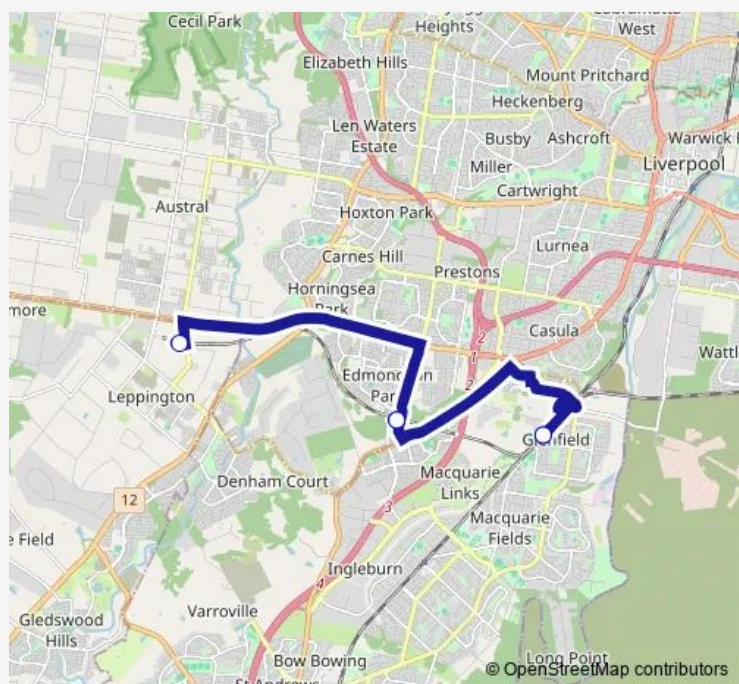

Rail Replacement Bus Service 9t2 Leppington, then all stations to Glenfield and return (Loop Service)

[Go to website](#)

Direction

Glenfield Station, Railway Pde — Glenfield Station, Railway Pde

5 stops

[Open route schedule](#)

Glenfield Station, Railway Pde

Edmondson Park Station, Stand A

Leppington Station, Stand A

Edmondson Park Station, Stand A

Glenfield Station, Railway Pde

Route schedule

Glenfield Station, Railway Pde — Glenfield Station, Railway Pde

Monday	—
Tuesday	09:45-13:30
Wednesday	—
Thursday	—
Friday	—
Saturday	—
Sunday	—

Route info

Direction: Glenfield Station, Railway Pde

Stops: 5

Trip Duration: 0 hour 53 min

9t2 Rail Replacement Bus Service time schedules and route maps are available in an offline PDF at busmaps.com. Use the busmaps.com website to see live bus times, train schedule or subway schedule, and step-by-step directions for all public transit in Liverpool

The schedule is provided in the local timezone. Times with "(+1)" indicate departures on the next day.

PDF file created on 2025-01-31

2024 BusMaps.com - All Rights Reserved