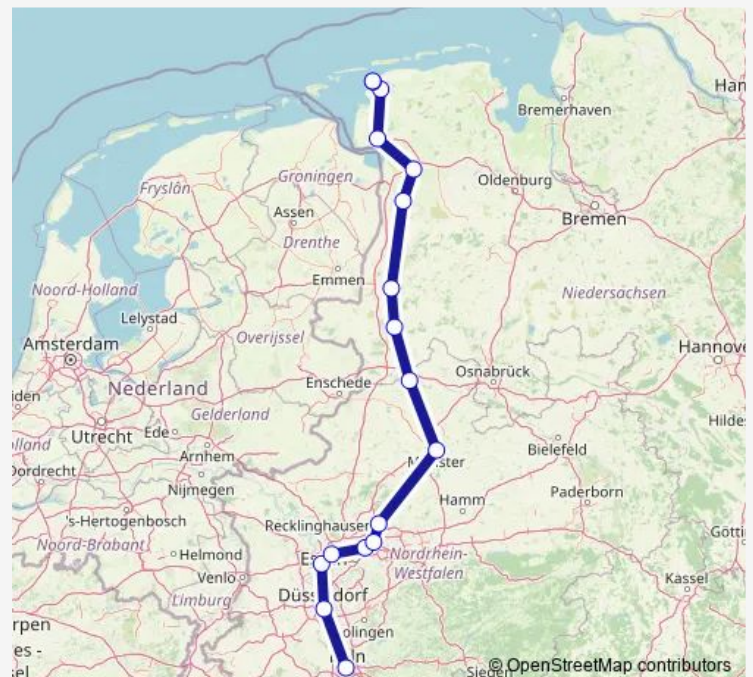

Rail IC 2200

[Go to website](#)

Direction

Köln Hbf — Norddeich Mole

17 stops

[Open route schedule](#)

Köln Hbf

Düsseldorf Hbf

Duisburg Hbf

Oberhausen Hbf

Gelsenkirchen Hbf

Wanne-Eickel Hbf

Recklinghausen Hbf

Münster(Westf)Hbf

Rheine

Lingen(Ems)

Köln Hbf — Norddeich Mole

Monday 13:46

Tuesday 13:46

Wednesday 13:46

Thursday 13:46

Friday 13:46

Saturday 13:46

Sunday 13:46

Route info

Direction: Köln Hbf

Stops: 17

Trip Duration: 4 hour 18 min

■ IC 2200

IC 2200 Rail time schedules and route maps are available in an offline PDF at busmaps.com. Use the busmaps.com website to see live bus times, train schedule or subway schedule, and step-by-step directions for all public transit in Norden