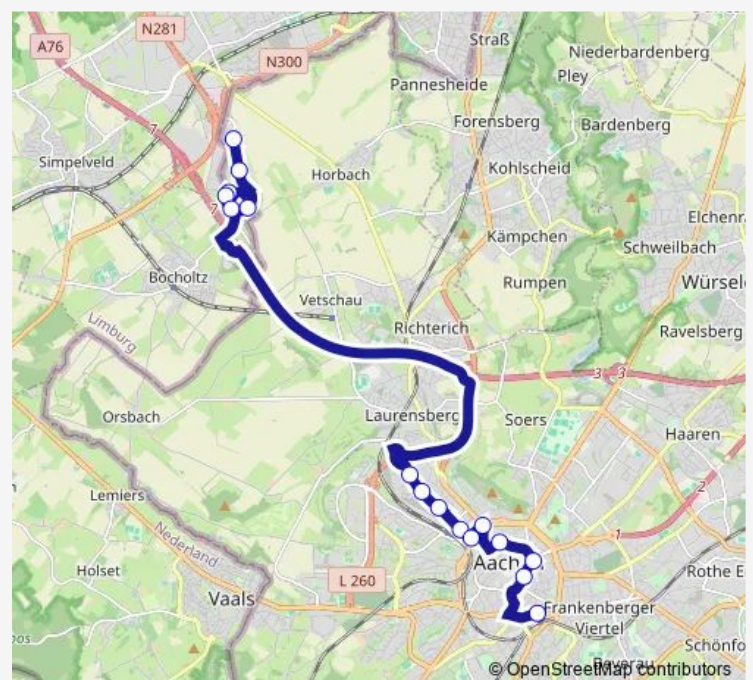

Aachen, Eisenbrunnen

Aachen, Hauptbahnhof (Bus)

Route schedule

Aachen, Avantis Docmorris — Aachen, Hauptbahnhof (Bus)

Monday

—

Tuesday

08:55-19:57

Sunday

12:08-13:08

Route info

Direction: Aachen, Avantis Docmorris

Stops: 16

Trip Duration: 0 hour 35 min

74alt — Anruf-Linientaxi)k Aachen Hauptbahnhof - Aachen Bushof - Westbahnhof - Gewerbegebiet Avantis

Direction

Aachen, Hauptbahnhof (Bus) — Heerlen, Avantis Business Center

16 stops

[Open route schedule](#)

Aachen, Hauptbahnhof (Bus)

Aachen, Elisenbrunnen

Aachen, Bushof

Aachen, Driescher Gässchen (Rwth Aachen)

Saturday

07:29-15:47

Sunday

06:27-07:27

Route info

Direction: Aachen, Hauptbahnhof (Bus)

Stops: 16

Trip Duration: 0 hour 26 min