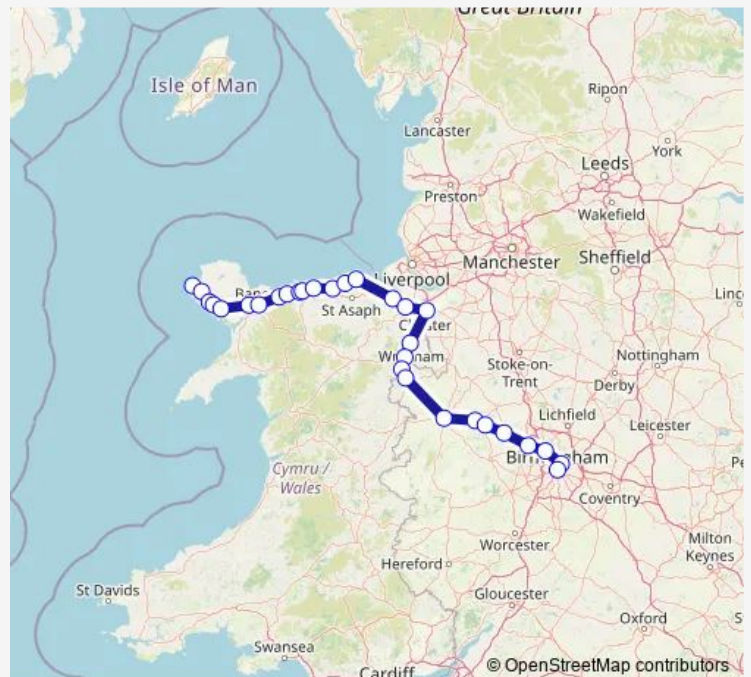

Rail Aw:Hhd->Bhm AW train service from HHD to Bhm

[Go to website](#)

Direction

Holyhead — Birmingham New Street

30 stops

[Open route schedule](#)

Holyhead

Valley

Thursday —

Friday —

Saturday 19:21

Sunday —

Route info

Direction: Holyhead

Stops: 30

Trip Duration: 4 hour 9 min

Aw:Hhd->Bhm — AW train service from HHD to Bhm

Gobowen

Shrewsbury

Wellington (Shropshire)

Telford Central

Cosford

Wolverhampton

Dudley Port

Smethwick Galton Bridge

Birmingham New Street

Direction

Holyhead — Birmingham New Street

30 stops

[Open route schedule](#)

Holyhead

Valley