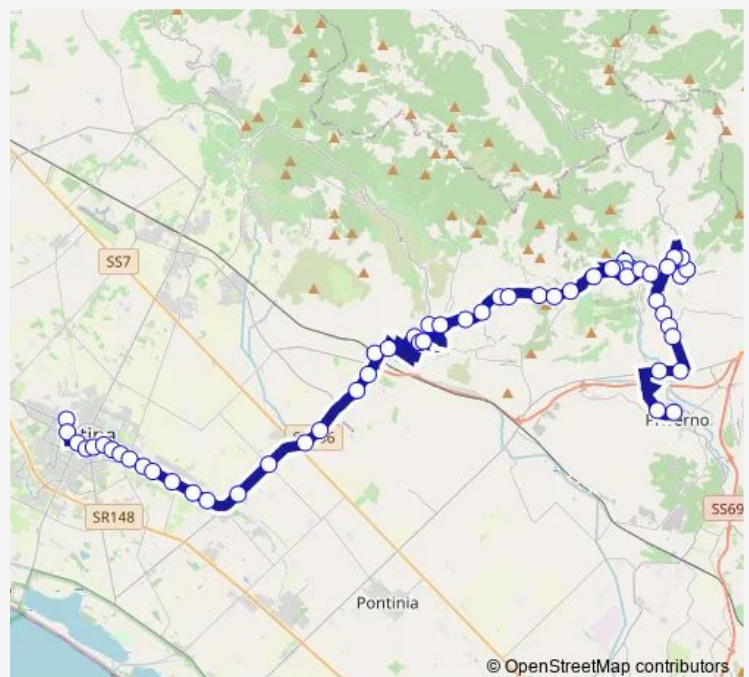

### Route schedule

Latina | Terminal Bus # f3092 — Priverno | Terminal Bus | Ist. Superiore T. Rossi # f3429

Monday 08:00-13:45

Tuesday 08:00-13:45

Wednesday 08:00-13:45

Thursday 08:00-13:45

Friday 08:00-13:45

Saturday 08:00-13:40

Sunday —

### Route info

Direction: Latina | Terminal Bus # f3092

Stops: 61

Trip Duration: 1 hour 40 min

Latina - Priverno # Lt409a

BusMaps

Sezze | Via Calabria Via Veneto # f3353

Sezze | Via Fanfara # f3155