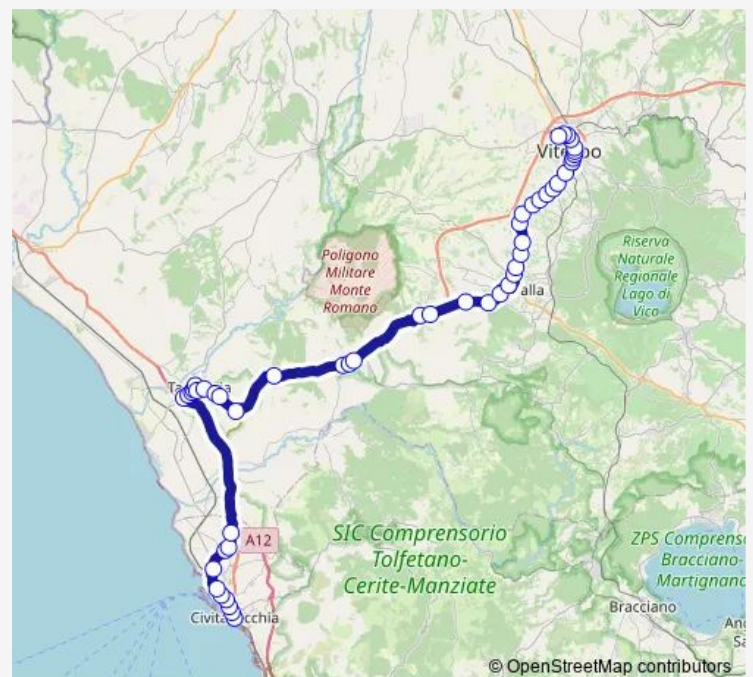

Tarquinia | Cimitero # f755

Tarquinia | Via Ripagretta Via Aurelia Nord # f756

Tarquinia | Via Aurelia Nord (Turchina) # f757

Route schedule

Civitavecchia | Piazza V. Emanuele II # f72 — Viterbo | Riello # f641

Monday	06:30
Tuesday	06:30
Wednesday	06:30
Thursday	06:30
Friday	06:30
Saturday	06:30
Sunday	—

Route info

Direction: Civitavecchia | Piazza V. Emanuele II # f72

Stops: 51

Trip Duration: 1 hour 31 min

Civitavecchia - Viterbo # BI23d