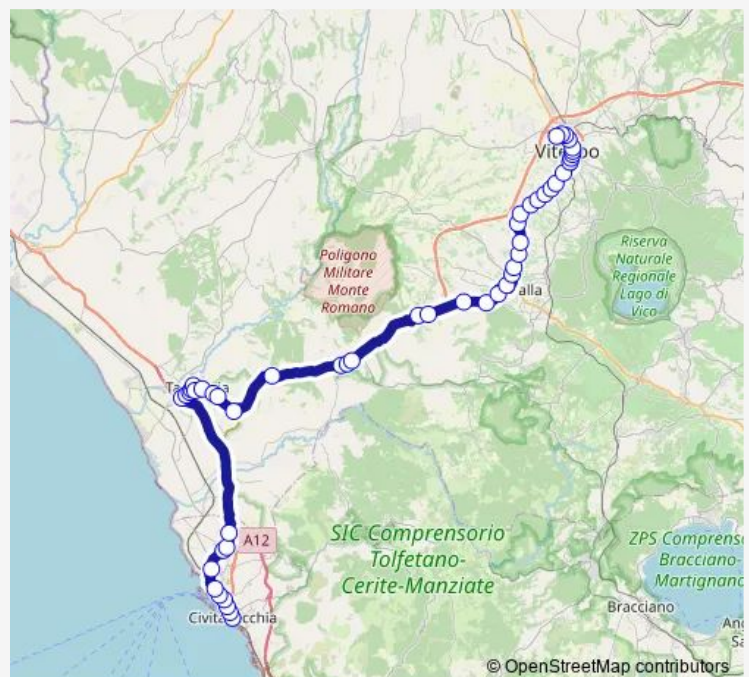

### Route schedule

CIVITAVECCHIA | Piazza V. Emanuele II # f72 — VITERBO | Riello # f641

Monday 06:30

Tuesday 06:30

Wednesday 06:30

Thursday 06:30

Friday 06:30

Saturday 06:30

### Route info

Direction: CIVITAVECCHIA | Piazza V. Emanuele II # f72

Stops: 51

Trip Duration: 1 hour 25 min

Civitavecchia - Viterbo # BI23d

MONTE ROMANO | Largo Manzoni # f758

MONTE ROMANO | Piazza Statuto # f759