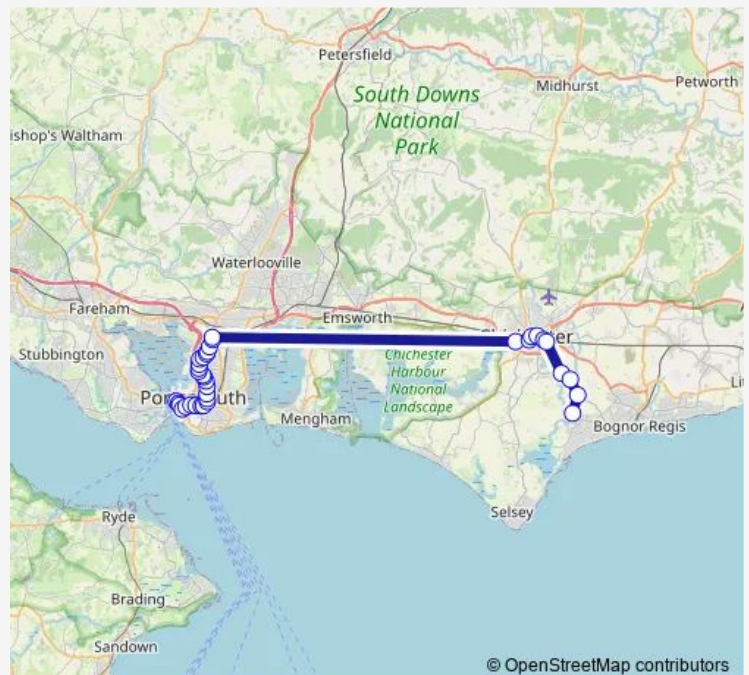

### Route schedule

The Hard Interchange — Barfoots of Botley

Monday 05:35

Tuesday 05:35

Wednesday 05:35

Thursday 05:35

Friday 05:35

Saturday 05:35

### Route info

Direction: The Hard Interchange

Stops: 36

Trip Duration: 1 hour 5 min

© OpenStreetMap contributors

725 — Portsmouth - Pagham

BusMaps

Magdalen Road

Doyle Avenue

Oakwood Road

Hilsea Crescent

Hilsea Lido

Westgate Leisure Centre

Market Avenue

Market

The Hornet