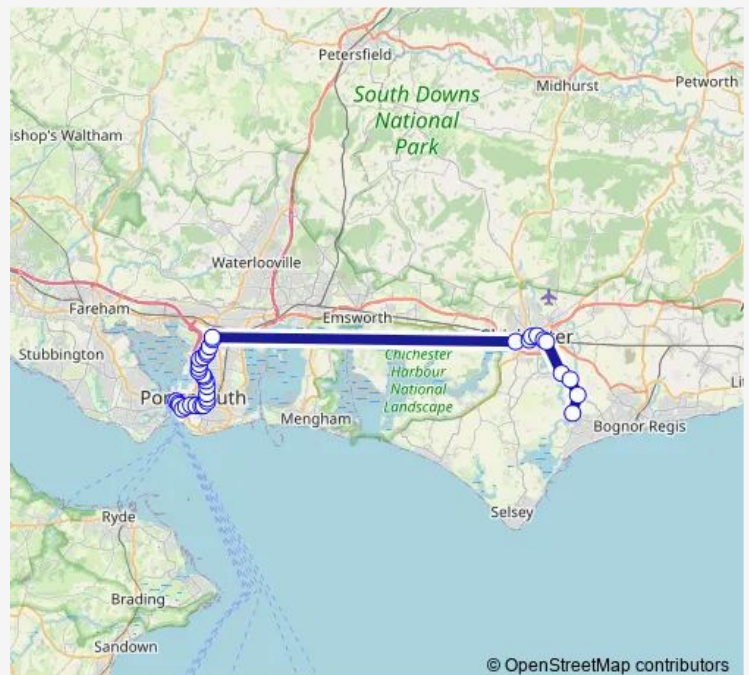

Thursday 05:35

Friday 05:35

Saturday 05:35

Sunday 05:35

Route info

Direction: The Hard Interchange

Stops: 36

Trip Duration: 1 hour 5 min

© OpenStreetMap contributors

725 — Portsmouth - Pagham

BusMaps

Magdalen Road

Doyle Avenue

Oakwood Road

Hilsea Crescent

Hilsea Lido

Westgate Leisure Centre

Market Avenue

Market

The Hornet

York Road

The Peacheries

Merston Turn

Manor Nursery

Route info

Direction: Barfoots of Botley

Stops: 36

Trip Duration: 1 hour 2 min

Arundel Street

Fratton Bridge

Bradford Junction

Somers Road