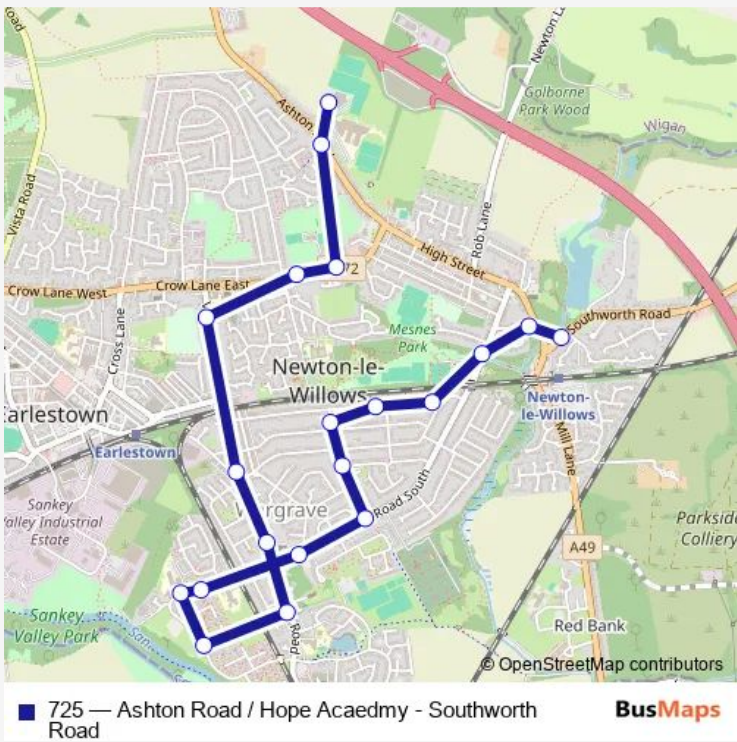

Bus 725 Ashton Road / Hope Acaedmy - Southworth Road

[Go to website](#)

**Direction**  
 Rosemary Drive — Selwyn Jones Sports Centre Hail and Ride  
 20 stops  
[Open route schedule](#)

- Rosemary Drive
- Church Street
- Mesnes Park
- Holly Avenue
- Poplar Avenue
- Oak Ave
- Laurel Avenue
- Maple Avenue
- Park Avenue South
- Counce Avenue
- Newton Hospital
- Thompson Close
- Church Drive
- Park Road South
- Old Wargrave Road
- Crow Lane East
- Queens Drive
- The Avenue
- Hope Acaedmy
- Selwyn Jones Sports Centre Hail and Ride

**Direction**

Hope Academy — Rosemary Drive

21 stops

[Open route schedule](#)

Hope Academy

Pleasance Way

Sanderling Road

Crow Lane East

Oak Avenue

Connaught Drive

Counce Avenue

Newton Hospital

Thompson Close

Fearnley Way

Church Drive

Wargrave Road

Rosemary Drive