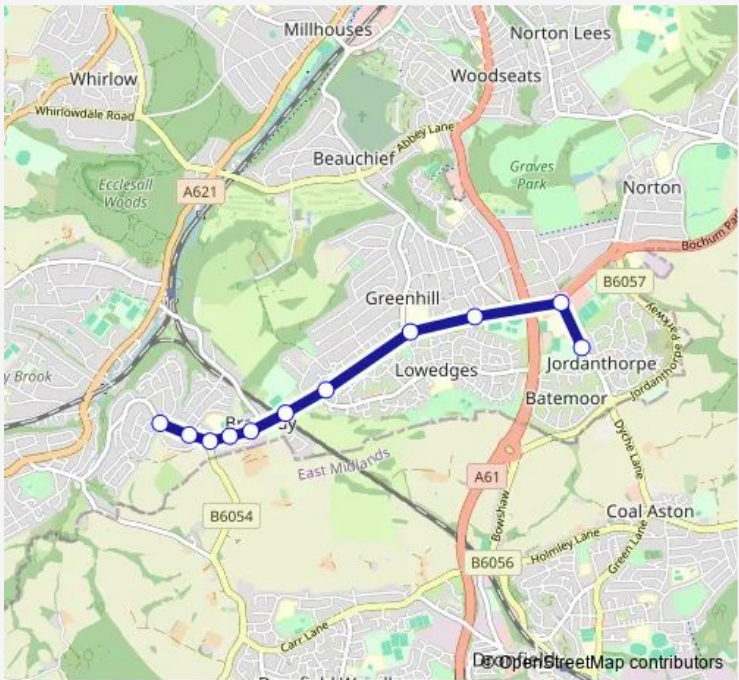

Bus 725 Meadowhead School - Bradway

[Go to website](#)

Direction
 Dyche Lane/Dyche Road — Prospect Road/Everard Avenue
 11 stops
[Open route schedule](#)

- Dyche Lane/Dyche Road
- Dyche Lane/Bochum Parkway
- Greenhill Parkway/Greenhill Main Road
- Greenhill Parkway/Gervase Road
- Greenhill Parkway/Lowedges Road
- Bradway Road/Greenhill Parkway
- Bradway Road/Bradway Grange Road
- Bradway Road/Totley Lane
- Bradway Road/Prospect Road
- Prospect Road/St Quentin Drive
- Prospect Road/Everard Avenue

Route schedule
 Dyche Lane/Dyche Road — Prospect Road/Everard Avenue

Monday	14:44
Tuesday	14:44
Wednesday	14:44
Thursday	14:44
Friday	14:44
Saturday	—
Sunday	—

Route info
 Direction: Dyche Lane/Dyche Road
 Stops: 11
 Trip Duration: 0 hour 8 min

Direction

Prospect Road/Everard Avenue — Dyche Lane/Dyche Road

14 stops

[Open route schedule](#)

Prospect Road/Everard Avenue

Prospect Road/St Quentin Drive

Bradway Road/Prospect Road

Bradway Road/Twentywell Lane

Thursday 07:50

Friday 07:50

Saturday —

Sunday —

Route info

Direction: Prospect Road/Everard Avenue

Stops: 14

Trip Duration: 0 hour 12 min